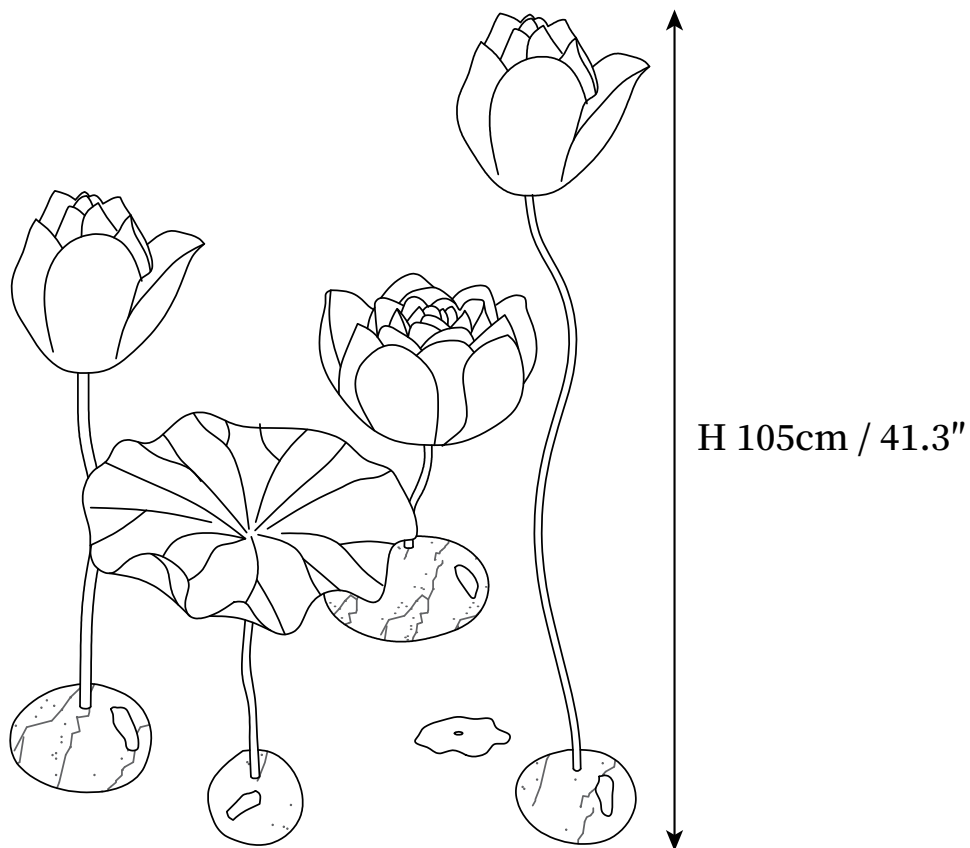

SPECIFICATION SHEET

SPECIFICATION DETAILS

*For custom options, consult factory for details

Fixture Dimensions	H 41.3"+H 33.5"+H 17.7"
Light source	E26 or E27. (bulb not included)
Wattage	MAX 40W incandescent bulb or LED equivalent.
Voltage	AC 110-240V
Dimming	Compatible with dimmable bulbs (bulb not included)
Control method	In line ON / OFF switch.
Finishes	Green, Black.
Shade Details	Pink, White.
Material	Metal, Resin.
Cord Length	Supplied with switched plug cord, length ~59" (150cm).

SPECIFICATION SHEET

SPECIFICATION DETAILS

*For custom options, consult factory for details

Fixture Dimensions	H 49.2"+H 41.3"+H 17.7"
Light source	E26 or E27. (bulb not included)
Wattage	MAX 40W incandescent bulb or LED equivalent.
Voltage	AC 110-240V
Dimming	Compatible with dimmable bulbs (bulb not included)
Control method	In line ON / OFF switch.
Finishes	Green, Black.
Shade Details	Pink, White.
Material	Metal, Resin.
Cord Length	Supplied with switched plug cord, length ~59" (150cm).

SPECIFICATION SHEET

SPECIFICATION DETAILS

*For custom options, consult factory for details

Fixture Dimensions	H 49.2"+H 41.3"+H 25.6"H 17.7"
Light source	E26 or E27. (bulb not included)
Wattage	MAX 40W incandescent bulb or LED equivalent.
Voltage	AC 110-240V
Dimming	Compatible with dimmable bulbs (bulb not included)
Control method	In line ON / OFF switch.
Finishes	Green, Black.
Shade Details	Pink, White.
Material	Metal, Resin.
Cord Length	Supplied with switched plug cord, length ~59" (150cm).
