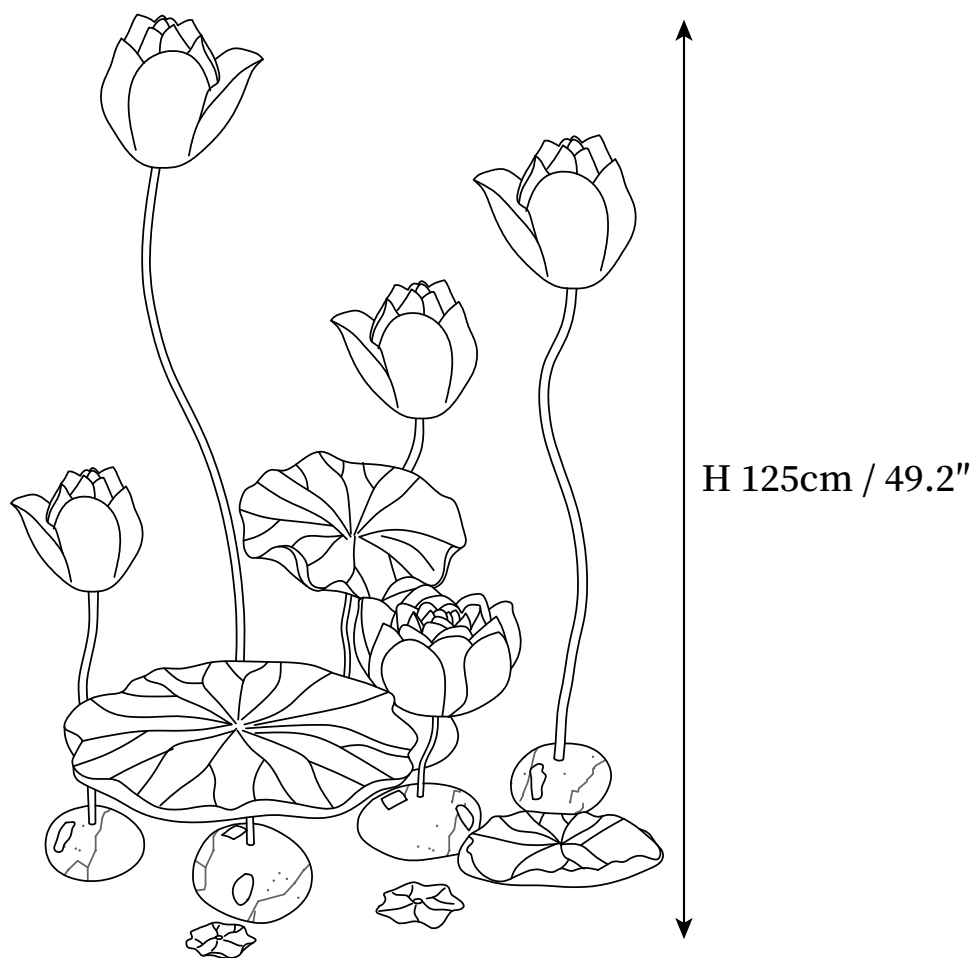

SPECIFICATION SHEET

SPECIFICATION DETAILS

*For custom options, consult factory for details

Fixture Dimensions	H 41.3"+H 33.5"+H 17.7"
Light source	E26 or E27. (bulb not included)
Wattage	MAX 40W incandescent bulb or LED equivalent.
Voltage	AC 110-240V
Dimming	Compatible with dimmable bulbs (bulb not included)
Control method	In line ON / OFF switch.
Finishes	Green, Black.
Shade Details	Pink, White.
Material	Metal, Resin.
Cord Length	Supplied with switched plug cord, length ~59" (150cm).

SPECIFICATION SHEET

SPECIFICATION DETAILS

*For custom options, consult factory for details

Fixture Dimensions	H 49.2"+H 41.3"+H 17.7"
Light source	E26 or E27. (bulb not included)
Wattage	MAX 40W incandescent bulb or LED equivalent.
Voltage	AC 110-240V
Dimming	Compatible with dimmable bulbs (bulb not included)
Control method	In line ON / OFF switch.
Finishes	Green, Black.
Shade Details	Pink, White.
Material	Metal, Resin.
Cord Length	Supplied with switched plug cord, length ~59" (150cm).

SPECIFICATION SHEET

SPECIFICATION DETAILS

*For custom options, consult factory for details

Fixture Dimensions	H 49.2"+H 41.3"+H 25.6"H 17.7"
Light source	E26 or E27. (bulb not included)
Wattage	MAX 40W incandescent bulb or LED equivalent.
Voltage	AC 110-240V
Dimming	Compatible with dimmable bulbs (bulb not included)
Control method	In line ON / OFF switch.
Finishes	Green, Black.
Shade Details	Pink, White.
Material	Metal, Resin.
Cord Length	Supplied with switched plug cord, length ~59" (150cm).
