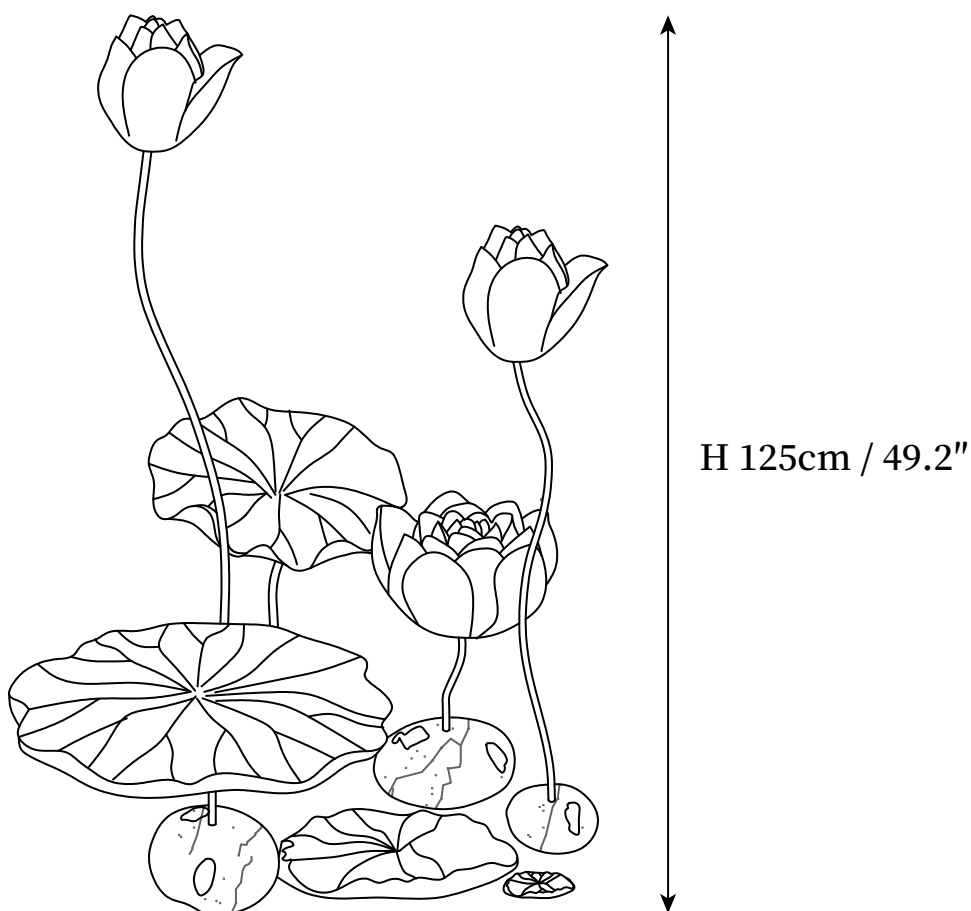

SPECIFICATION SHEET

SPECIFICATION DETAILS

*For custom options, consult factory for details

Fixture Dimensions	H 41.3"+H 33.5"+H 17.7"
Light source	E26 or E27. (bulb not included)
Wattage	MAX 40W incandescent bulb or LED equivalent.
Voltage	AC 110-240V
Dimming	Compatible with dimmable bulbs (bulb not included)
Control method	In line ON / OFF switch.
Finishes	Green, Black.
Shade Details	Pink, White.
Material	Metal, Resin.
Cord Length	Supplied with switched plug cord, length ~59" (150cm).

SPECIFICATION SHEET

SPECIFICATION DETAILS

*For custom options, consult factory for details

Fixture Dimensions	H 49.2"+H 41.3"+H 17.7"
Light source	E26 or E27. (bulb not included)
Wattage	MAX 40W incandescent bulb or LED equivalent.
Voltage	AC 110-240V
Dimming	Compatible with dimmable bulbs (bulb not included)
Control method	In line ON / OFF switch.
Finishes	Green, Black.
Shade Details	Pink, White.
Material	Metal, Resin.
Cord Length	Supplied with switched plug cord, length ~59" (150cm).

SPECIFICATION SHEET

SPECIFICATION DETAILS

*For custom options, consult factory for details

Fixture Dimensions	H 49.2"+H 41.3"+H 25.6"H 17.7"
Light source	E26 or E27. (bulb not included)
Wattage	MAX 40W incandescent bulb or LED equivalent.
Voltage	AC 110-240V
Dimming	Compatible with dimmable bulbs (bulb not included)
Control method	In line ON / OFF switch.
Finishes	Green, Black.
Shade Details	Pink, White.
Material	Metal, Resin.
Cord Length	Supplied with switched plug cord, length ~59" (150cm).
