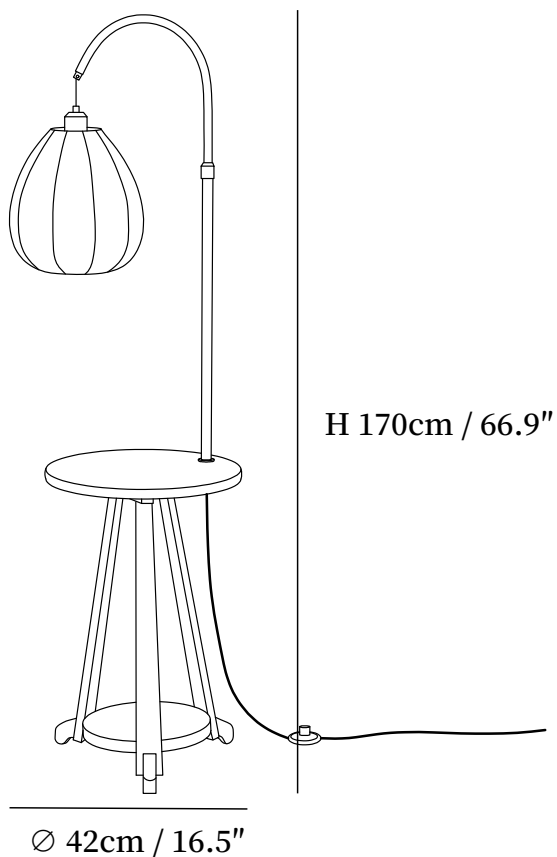

SPECIFICATION SHEET

SPECIFICATION DETAILS

*For custom options, consult factory for details

Fixture Dimensions	16.5" x H 66.9"
Light source	E26 or E27 (bulb not included)
Wattage	MAX 40W incandescent bulb or LED equivalent.
Voltage	AC 110-240V
Dimming	Compatible with dimmable bulbs (bulb not included)
Control method	In line ON / OFF switch.
Finishes	Walnut color.
Shade Details	White.
Material	Metal, Wood, Fabric.
Cord Length	Supplied with switched plug cord, length ~59" (150cm).