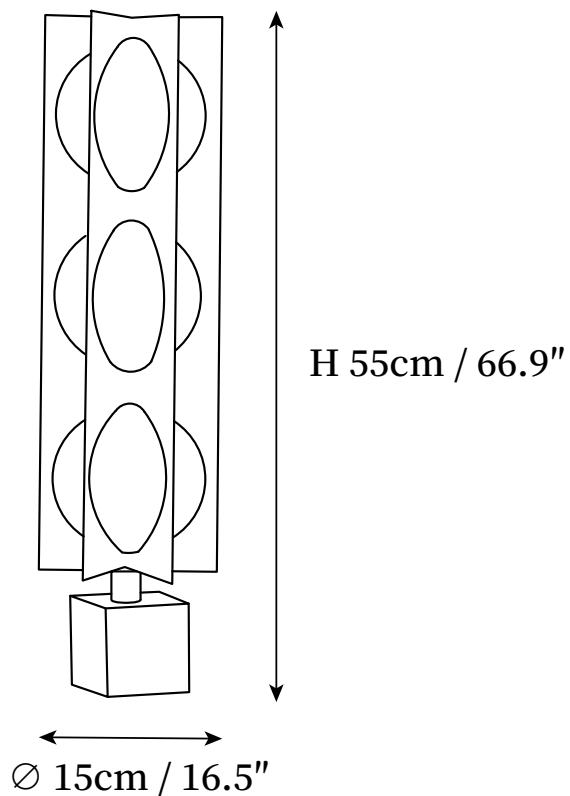

SPECIFICATION SHEET

SPECIFICATION DETAILS

*For custom options, consult factory for details

Fixture Dimensions	D 5.9" x H 21.7"
Light source	G9 (bulb not included)
Wattage	~ 5W incandescent bulb or LED equivalent.
Voltage	AC 110-240V
Dimming	Compatible with dimmable bulbs (bulb not included)
Control method	In line ON / OFF switch.
Finishes	Blue.
Shade Details	White.
Material	Metal, Marble, PVC.
Cord Length	Supplied with switched plug cord, length ~59" (150cm).

SPECIFICATION SHEET

SPECIFICATION DETAILS

*For custom options, consult factory for details

Fixture Dimensions	D 9.8" x H 34.6"
Light source	G9 (bulb not included)
Wattage	~ 5W incandescent bulb or LED equivalent.
Voltage	AC 110-240V
Dimming	Compatible with dimmable bulbs (bulb not included)
Control method	In line ON / OFF switch.
Finishes	Blue.
Shade Details	White.
Material	Metal, Marble, PVC.
Cord Length	Supplied with switched plug cord, length ~59" (150cm).

SPECIFICATION SHEET

SPECIFICATION DETAILS

*For custom options, consult factory for details

Fixture Dimensions	11" x H 51.2"
Light source	G9 (bulb not included)
Wattage	~ 5W incandescent bulb or LED equivalent.
Voltage	AC 110-240V
Dimming	Compatible with dimmable bulbs (bulb not included)
Control method	In line ON / OFF switch.
Finishes	Blue.
Shade Details	White.
Material	Metal, Marble, PVC.
Cord Length	Supplied with switched plug cord, length ~59" (150cm).