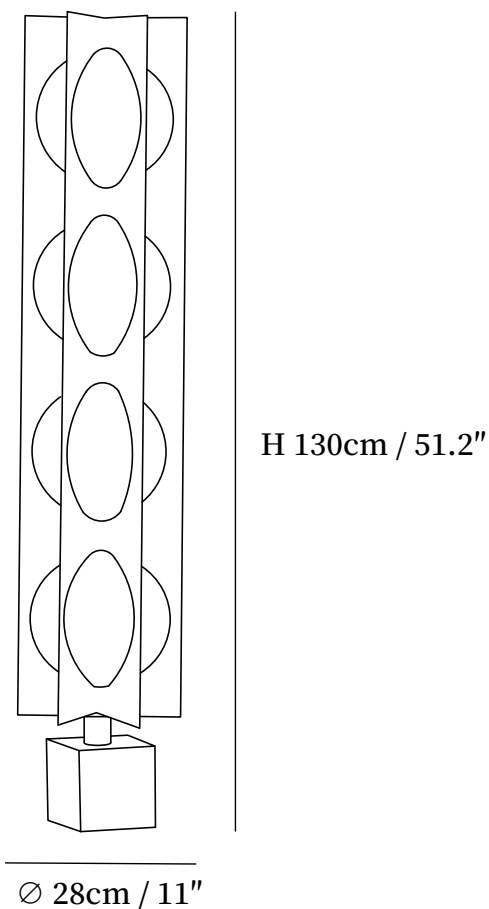

SPECIFICATION SHEET

SPECIFICATION DETAILS

*For custom options, consult factory for details

Fixture Dimensions	D 5.9" x H 21.7"
Light source	G9 (bulb not included)
Wattage	~ 5W incandescent bulb or LED equivalent.
Voltage	AC 110-240V
Dimming	Compatible with dimmable bulbs (bulb not included)
Control method	In line ON / OFF switch.
Finishes	Blue.
Shade Details	White.
Material	Metal, Marble, PVC.
Cord Length	Supplied with switched plug cord, length ~59" (150cm).

SPECIFICATION SHEET

SPECIFICATION DETAILS

*For custom options, consult factory for details

Fixture Dimensions	D 9.8" x H 34.6"
Light source	G9 (bulb not included)
Wattage	~ 5W incandescent bulb or LED equivalent.
Voltage	AC 110-240V
Dimming	Compatible with dimmable bulbs (bulb not included)
Control method	In line ON / OFF switch.
Finishes	Blue.
Shade Details	White.
Material	Metal, Marble, PVC.
Cord Length	Supplied with switched plug cord, length ~59" (150cm).

SPECIFICATION SHEET

SPECIFICATION DETAILS

*For custom options, consult factory for details

Fixture Dimensions	11" x H 51.2"
Light source	G9 (bulb not included)
Wattage	~ 5W incandescent bulb or LED equivalent.
Voltage	AC 110-240V
Dimming	Compatible with dimmable bulbs (bulb not included)
Control method	In line ON / OFF switch.
Finishes	Blue.
Shade Details	White.
Material	Metal, Marble, PVC.
Cord Length	Supplied with switched plug cord, length ~59" (150cm).