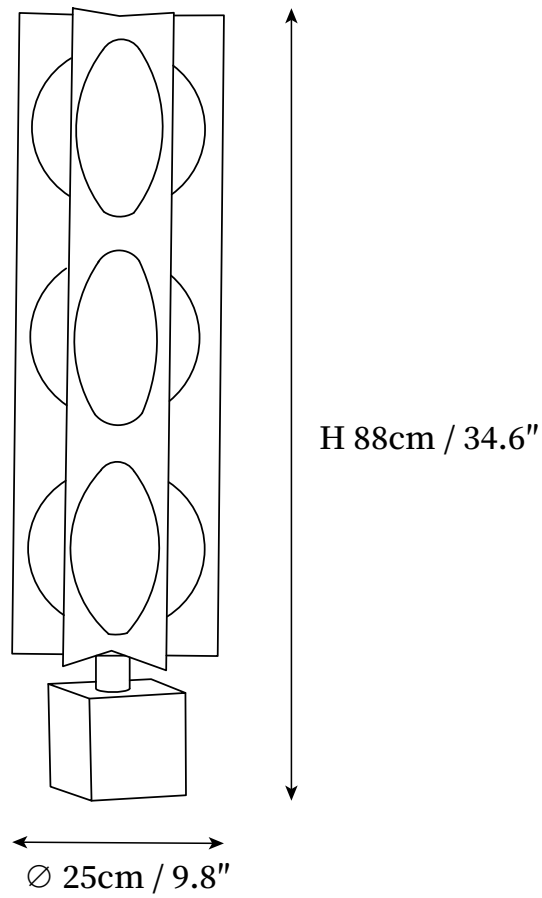

SPECIFICATION SHEET

SPECIFICATION DETAILS

*For custom options, consult factory for details

Fixture Dimensions	D 5.9" x H 21.7"
Light source	G9 (bulb not included)
Wattage	~ 5W incandescent bulb or LED equivalent.
Voltage	AC 110-240V
Dimming	Compatible with dimmable bulbs (bulb not included)
Control method	In line ON / OFF switch.
Finishes	Blue.
Shade Details	White.
Material	Metal, Marble, PVC.
Cord Length	Supplied with switched plug cord, length ~59" (150cm).

SPECIFICATION SHEET

SPECIFICATION DETAILS

*For custom options, consult factory for details

Fixture Dimensions	D 9.8" x H 34.6"
Light source	G9 (bulb not included)
Wattage	~ 5W incandescent bulb or LED equivalent.
Voltage	AC 110-240V
Dimming	Compatible with dimmable bulbs (bulb not included)
Control method	In line ON / OFF switch.
Finishes	Blue.
Shade Details	White.
Material	Metal, Marble, PVC.
Cord Length	Supplied with switched plug cord, length ~59" (150cm).

SPECIFICATION SHEET

SPECIFICATION DETAILS

*For custom options, consult factory for details

Fixture Dimensions	11" x H 51.2"
Light source	G9 (bulb not included)
Wattage	~ 5W incandescent bulb or LED equivalent.
Voltage	AC 110-240V
Dimming	Compatible with dimmable bulbs (bulb not included)
Control method	In line ON / OFF switch.
Finishes	Blue.
Shade Details	White.
Material	Metal, Marble, PVC.
Cord Length	Supplied with switched plug cord, length ~59" (150cm).