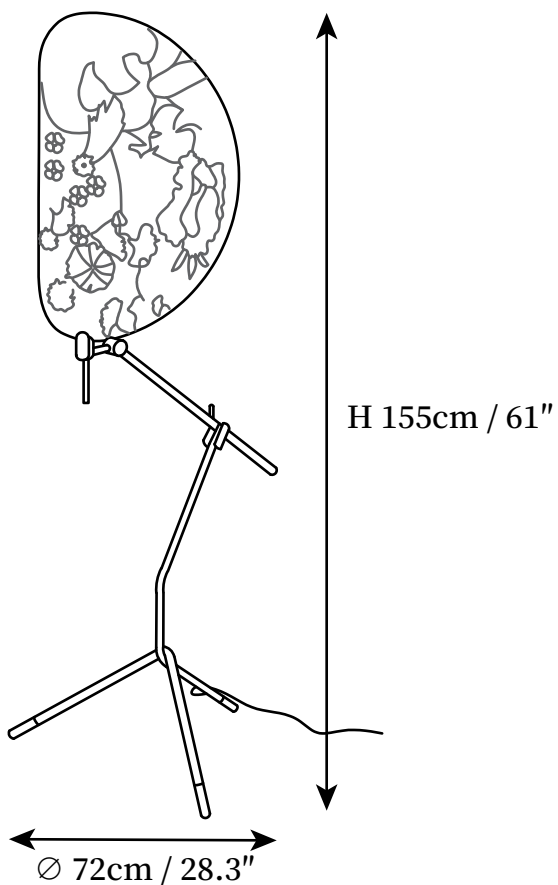

## SPECIFICATION DETAILS

\*For custom options, consult factory for details

<b>Fixture Dimensions</b>	D 28.3" x H 61"
<b>Light source</b>	E26 or E27. (bulb not included)
<b>Wattage</b>	MAX 40W incandescent bulb or LED equivalent.
<b>Voltage</b>	AC 110-240V
<b>Dimming</b>	Compatible with dimmable bulbs (bulb not included)
<b>Control method</b>	In line ON / OFF switch.
<b>Finishes</b>	Brass.
<b>Shade Details</b>	Floral fabric.
<b>Material</b>	Brass, Fabric.
<b>Cord Length</b>	Supplied with switched plug cord, length ~59" (150cm).