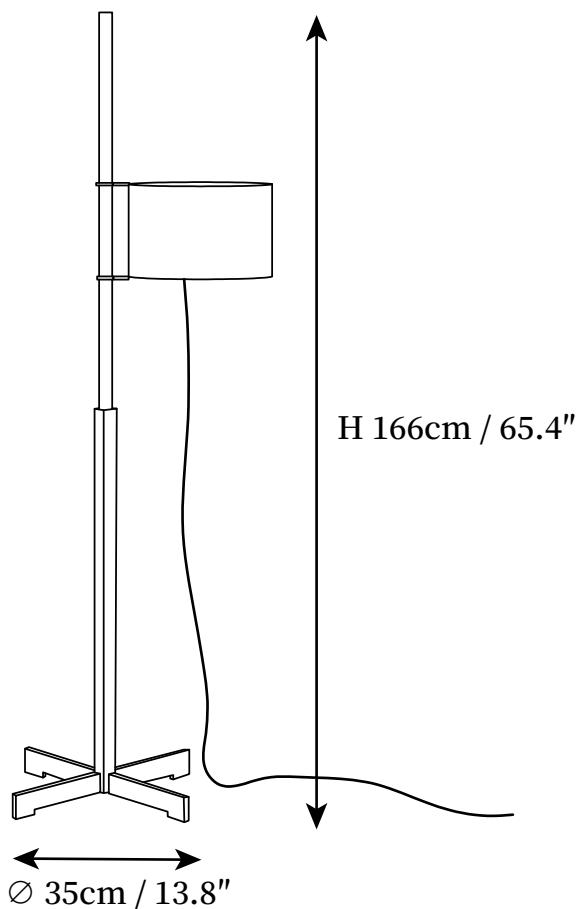

## SPECIFICATION DETAILS

\*For custom options, consult factory for details

---

<b>Fixture Dimensions</b>	D 13.8" x H 65.4"
<b>Light source</b>	E26 or E27. (bulb not included)
<b>Wattage</b>	MAX 40W incandescent bulb or LED equivalent.
<b>Voltage</b>	AC 110-240V
<b>Dimming</b>	Compatible with dimmable bulbs (bulb not included)
<b>Control method</b>	In line ON / OFF switch.
<b>Finishes</b>	Dark walnut, Ash wood, Gold, Nickel.
<b>Shade Details</b>	White fabric.
<b>Material</b>	Metal, Wood, Fabric.
<b>Cord Length</b>	Supplied with switched plug cord, length ~59" (150cm).

## SPECIFICATION DETAILS

\*For custom options, consult factory for details

---

<b>Fixture Dimensions</b>	D 12.6" x H 69.3"
<b>Light source</b>	E26 or E27. (bulb not included)
<b>Wattage</b>	MAX 40W incandescent bulb or LED equivalent.
<b>Voltage</b>	AC 110-240V
<b>Dimming</b>	Compatible with dimmable bulbs (bulb not included)
<b>Control method</b>	In line ON / OFF switch.
<b>Finishes</b>	Dark walnut, Ash wood, Gold, Nickel.
<b>Shade Details</b>	White fabric.
<b>Material</b>	Metal, Wood, Fabric.
<b>Cord Length</b>	Supplied with switched plug cord, length ~59" (150cm).