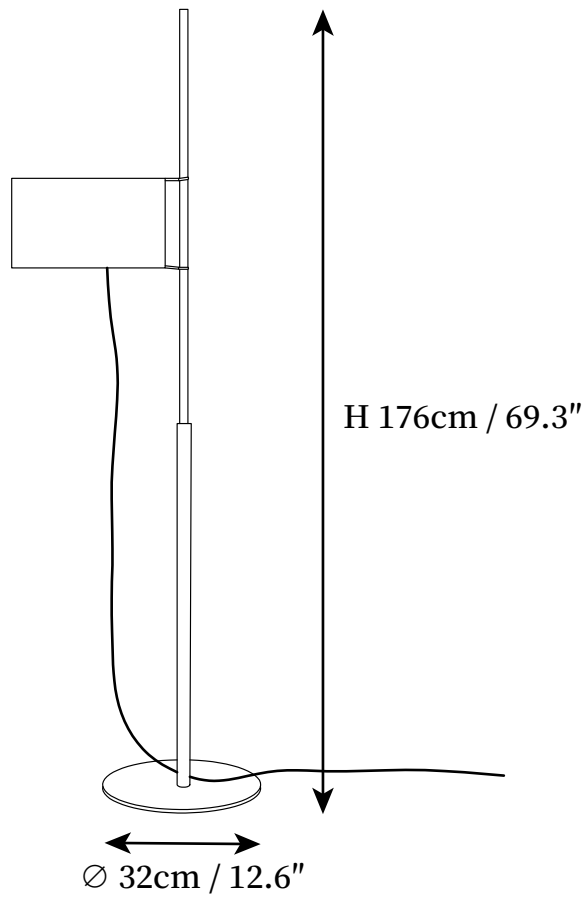

## SPECIFICATION DETAILS

\*For custom options, consult factory for details

---

<b>Fixture Dimensions</b>	D 13.8" x H 65.4"
<b>Light source</b>	E26 or E27. (bulb not included)
<b>Wattage</b>	MAX 40W incandescent bulb or LED equivalent.
<b>Voltage</b>	AC 110-240V
<b>Dimming</b>	Compatible with dimmable bulbs (bulb not included)
<b>Control method</b>	In line ON / OFF switch.
<b>Finishes</b>	Dark walnut, Ash wood, Gold, Nickel.
<b>Shade Details</b>	White fabric.
<b>Material</b>	Metal, Wood, Fabric.
<b>Cord Length</b>	Supplied with switched plug cord, length ~59" (150cm).

## SPECIFICATION DETAILS

\*For custom options, consult factory for details

---

<b>Fixture Dimensions</b>	D 12.6" x H 69.3"
<b>Light source</b>	E26 or E27. (bulb not included)
<b>Wattage</b>	MAX 40W incandescent bulb or LED equivalent.
<b>Voltage</b>	AC 110-240V
<b>Dimming</b>	Compatible with dimmable bulbs (bulb not included)
<b>Control method</b>	In line ON / OFF switch.
<b>Finishes</b>	Dark walnut, Ash wood, Gold, Nickel.
<b>Shade Details</b>	White fabric.
<b>Material</b>	Metal, Wood, Fabric.
<b>Cord Length</b>	Supplied with switched plug cord, length ~59" (150cm).