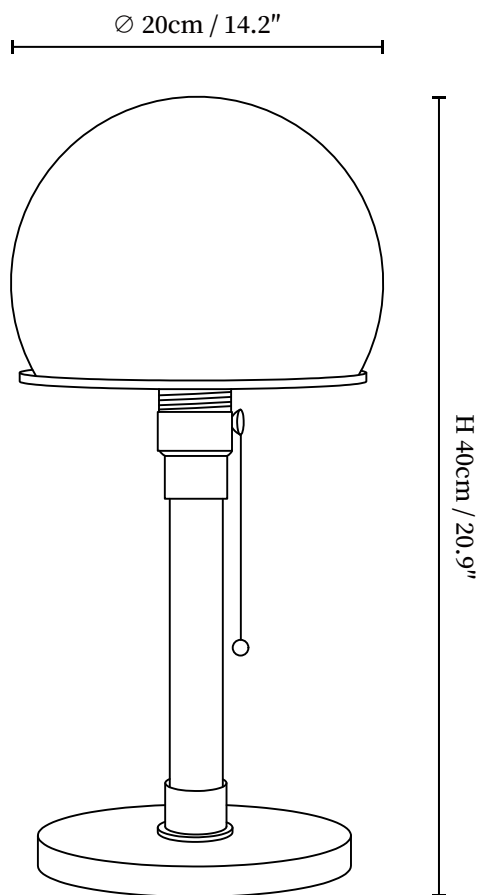

SPECIFICATION SHEET

SPECIFICATION DETAILS

*For custom options, consult factory for details

Fixture Dimensions	D 14.2" x H 20.9"
Light source	E26 or E27 (bulb not included)
Wattage	MAX 40W incandescent bulb or LED equivalent.
Voltage	AC 110-240V
Dimming	Compatible with dimmable bulbs (bulb not included)
Control method	In line ON / OFF switch.
Finishes	Chrome.
Shade Details	Color: White.
Material	Metal, Glass, Acrylic.
Cord Length	Supplied with switched plug cord, length ~59.1" (150cm).
