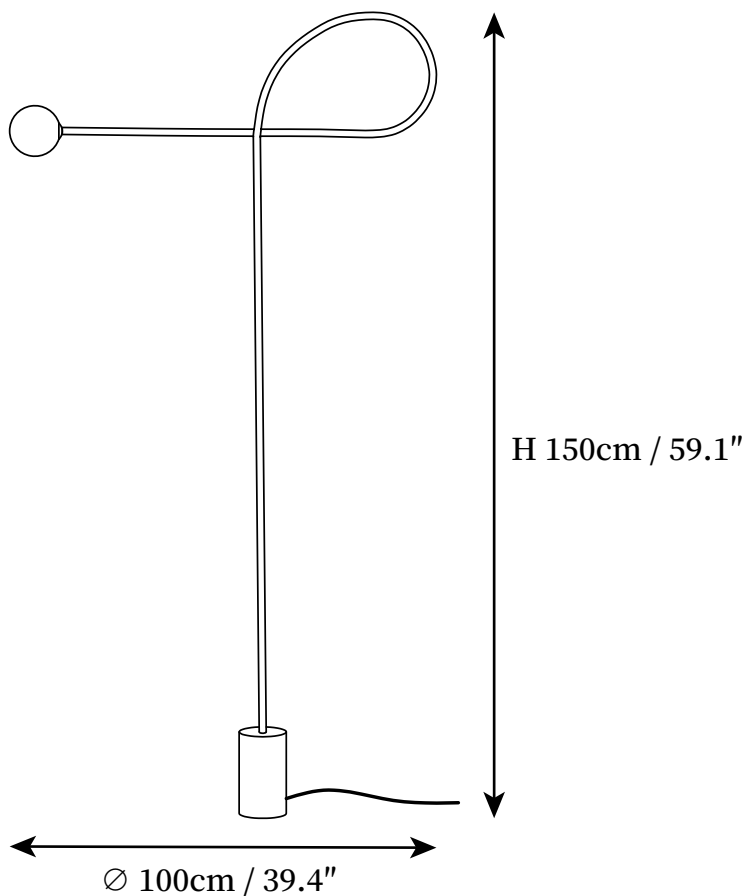

SPECIFICATION SHEET

SPECIFICATION DETAILS

*For custom options, consult factory for details

Fixture Dimensions	D 39.4" x H 59.1"
Light source	G9 (bulb not included)
Wattage	~ 5W incandescent bulb or LED equivalent.
Voltage	AC 110-240V
Dimming	Compatible with dimmable bulbs (bulb not included)
Control method	In line ON / OFF switch.
Finishes	Black.
Shade Details	White.
Material	Metal, Glass.
Cord Length	Supplied with switched plug cord, length ~59" (150cm).