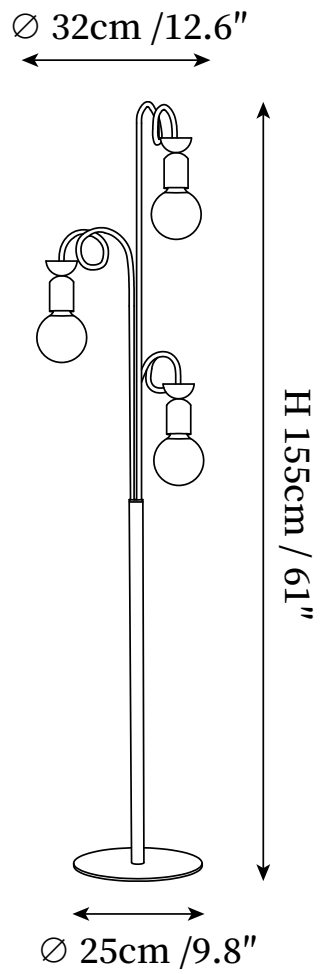

SPECIFICATION SHEET

SPECIFICATION DETAILS

*For custom options, consult factory for details

Fixture Dimensions	D 12.6" x H 61"
Light source	E26 or E27. (bulb not included)
Wattage	MAX 40W incandescent bulb or LED equivalent.
Voltage	AC 110-240V
Dimming	Compatible with dimmable bulbs (bulb not included)
Control method	In line ON / OFF switch.
Finishes	Red, Green, Yellow.
Shade Details	White.
Material	Iron, Glass.
Cord Length	Supplied with switched plug cord, length ~59" (150cm).

SPECIFICATION SHEET

SPECIFICATION DETAILS

*For custom options, consult factory for details

Fixture Dimensions	D 15" x H 61"
Light source	E26 or E27. (bulb not included)
Wattage	MAX 40W incandescent bulb or LED equivalent.
Voltage	AC 110-240V
Dimming	Compatible with dimmable bulbs (bulb not included)
Control method	In line ON / OFF switch.
Finishes	Red, Green, Yellow.
Shade Details	White.
Material	Iron, Glass.
Cord Length	Supplied with switched plug cord, length ~59" (150cm).
