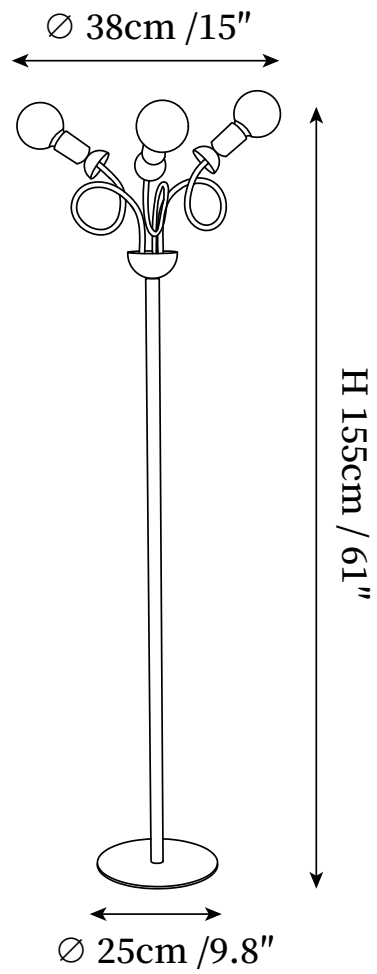

SPECIFICATION SHEET

SPECIFICATION DETAILS

*For custom options, consult factory for details

Fixture Dimensions	D 12.6" x H 61"
Light source	E26 or E27. (bulb not included)
Wattage	MAX 40W incandescent bulb or LED equivalent.
Voltage	AC 110-240V
Dimming	Compatible with dimmable bulbs (bulb not included)
Control method	In line ON / OFF switch.
Finishes	Red, Green, Yellow.
Shade Details	White.
Material	Iron, Glass.
Cord Length	Supplied with switched plug cord, length ~59" (150cm).

SPECIFICATION SHEET

SPECIFICATION DETAILS

*For custom options, consult factory for details

Fixture Dimensions	D 15" x H 61"
Light source	E26 or E27. (bulb not included)
Wattage	MAX 40W incandescent bulb or LED equivalent.
Voltage	AC 110-240V
Dimming	Compatible with dimmable bulbs (bulb not included)
Control method	In line ON / OFF switch.
Finishes	Red, Green, Yellow.
Shade Details	White.
Material	Iron, Glass.
Cord Length	Supplied with switched plug cord, length ~59" (150cm).
