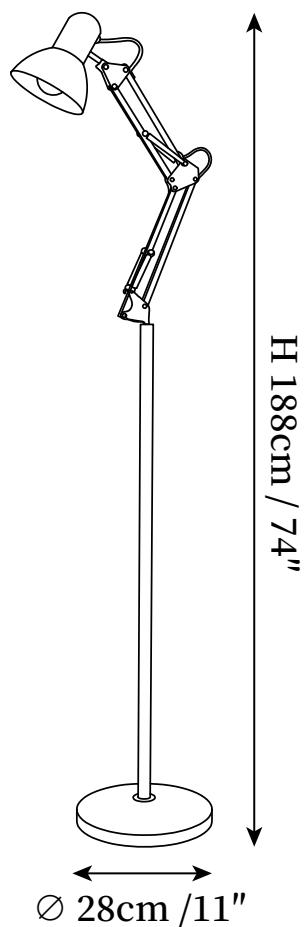

SPECIFICATION SHEET

SPECIFICATION DETAILS

*For custom options, consult factory for details

Fixture Dimensions	D 11" x H 74"
Light source	E26 or E27. (bulb not included)
Wattage	MAX 40W incandescent bulb or LED equivalent.
Voltage	AC 110-240V
Dimming	Compatible with dimmable bulbs (bulb not included)
Control method	In line ON / OFF switch.
Finishes	Blue, Red.
Shade Details	Yellow.
Material	Metal.
Cord Length	Supplied with switched plug cord, length ~59" (150cm).