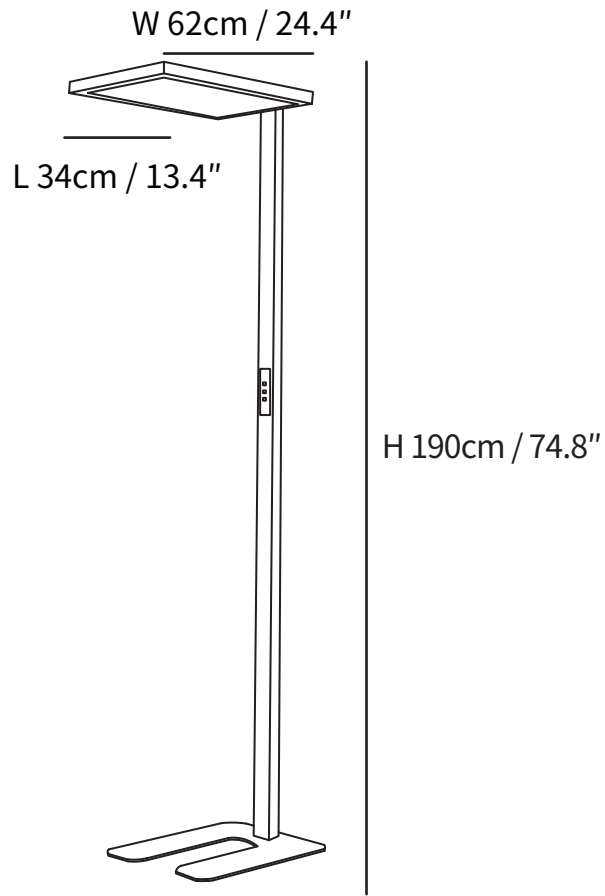

## SPECIFICATION DETAILS

\*For custom options, consult factory for details

<b>Fixture Dimensions</b>	L 13.4" x W 24.4" x H 74.8"
<b>Light source</b>	Integrated LED
<b>Wattage</b>	18W
<b>Voltage</b>	AC 110-240V
<b>Color Temperature</b>	3000K
<b>CRI(Ra)</b>	80CRI
<b>Mounting</b>	Floor
<b>Driver Required</b>	Yes
<b>Optional Color Temps</b>	Warm Light (3000K), Neutral Light (4000K), Cool Light (6000K)
<b>LED Rated Life</b>	30000 hours
<b>Dimming</b>	Dimming is not supported
<b>Finishes</b>	White
<b>Shade Details</b>	White
<b>Material</b>	Metal, Beech, Linen.
<b>Wire Length</b>	94.8"
<b>Wire Type</b>	Black Coaxial Wire