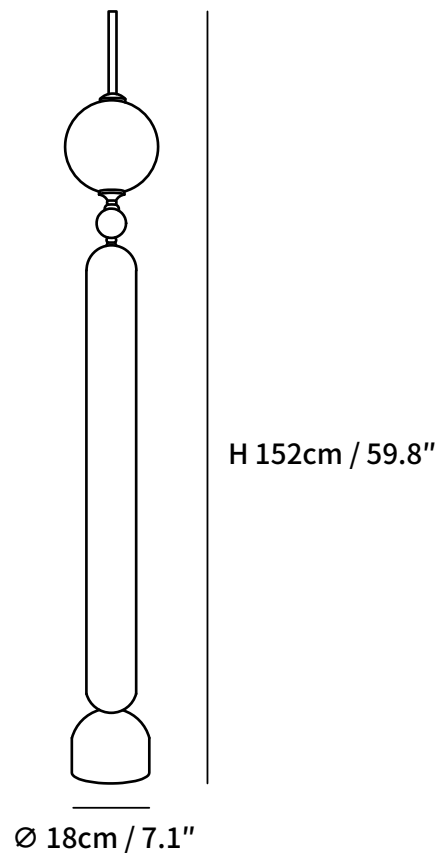

SPECIFICATION SHEET

SPECIFICATION DETAILS

*For custom options, consult factory for details

Fixture Dimensions	D 7.1" x H 59.8"
Light source	Integrated LED
Wattage	~5 W
Voltage	AC 110-240V
Color Temperature	3000K
CRI(Ra)	80CRI
Mounting	Floor
Driver Required	Yes
Optional Color Temps	Warm Light (3000K), Neutral Light (4500K), Cool Light (6000K)
LED Rated Life	30000 hours
Dimming	Dimming is not supported
Finishes	Chrome.
Shade Details	White.
Material	Metal, Stainless steel, Acrylic.
Wire Length	98.4"
Wire Type	Wire with switch plug