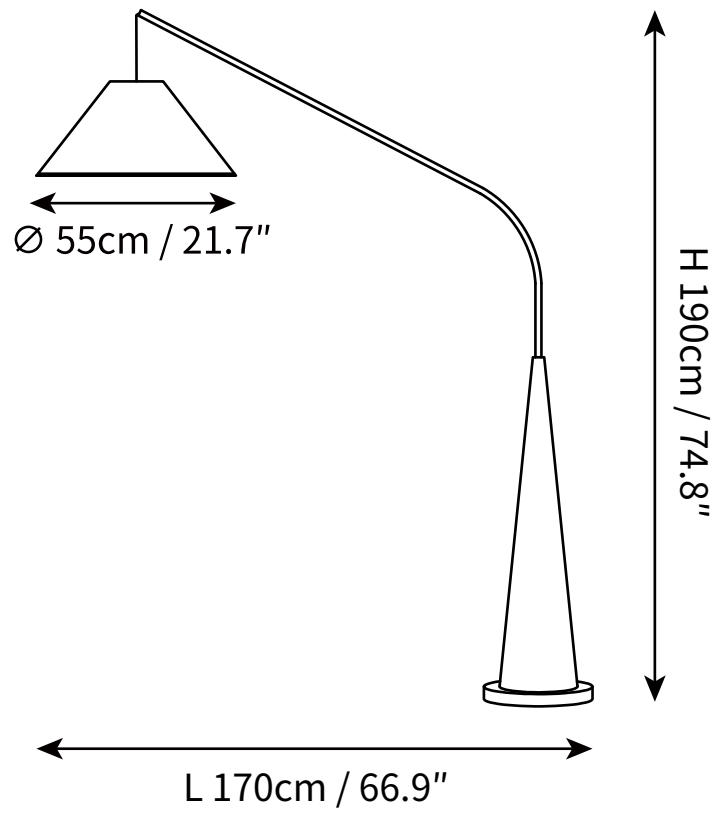

SPECIFICATION SHEET

SPECIFICATION DETAILS

*For custom options, consult factory for details

Fixture Dimensions	L 66.9" x H 74.8"
Light source	- E27
Wattage	Max 40W
Voltage	AC 110-240V
Color Temperature	Based on the purchase of light bulbs
CRI(Ra)	80CRI
Mounting	Floor
Driver Required	NO
Optional Color Temps	Buy bulbs as needed
LED Rated Life	Based on bulb life (we do not supply bulbs)
Dimming	Dimming is not supported
Finishes	Wood color & Gold, Walnut color & Gold
Shade Details	Beige, White
Material	Metal, Fabric
Wire Length	59"
Wire Type	Wire with switch plug