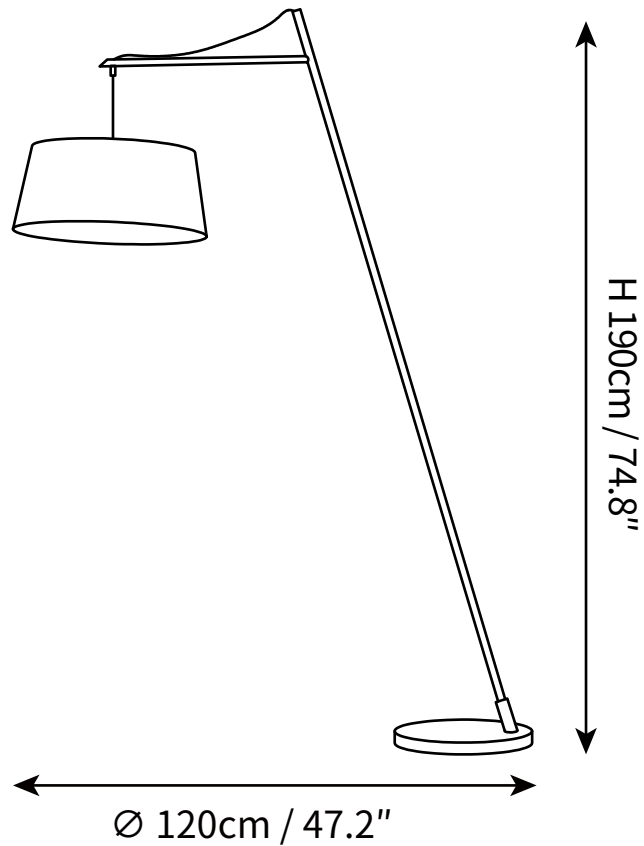

SPECIFICATION SHEET

SPECIFICATION DETAILS

*For custom options, consult factory for details

Fixture Dimensions	L 47.2" x H 74.8"
Light source	E27
Wattage	Max 40W
Voltage	AC 110-240V
Color Temperature	Based on the purchase of light bulbs
CRI(Ra)	80CRI
Mounting	Floor
Driver Required	NO
Optional Color Temps	Buy bulbs as needed
LED Rated Life	Based on bulb life (we do not supply bulbs)
Dimming	Dimming is not supported
Finishes	Black
Shade Details	Black
Material	Metal, Fabric
Wire Length	98.4"
Wire Type	Wire with switch plug