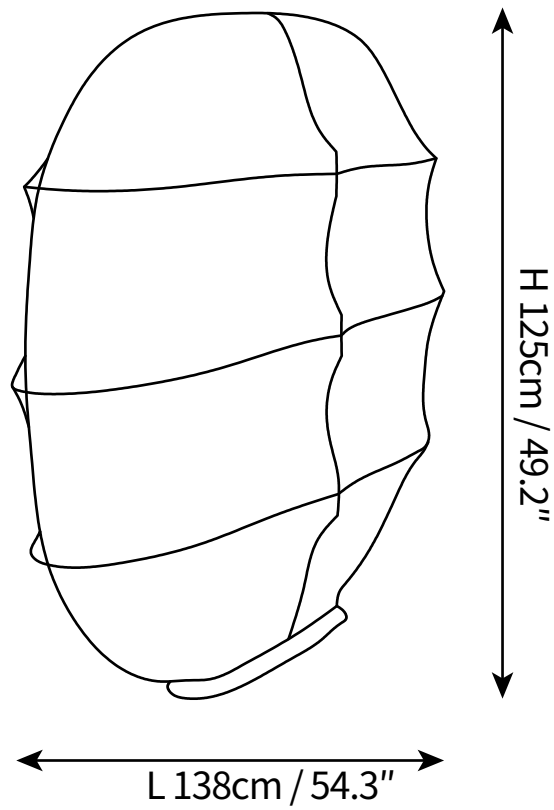

## SPECIFICATION DETAILS

\*For custom options, consult factory for details

<b>Fixture Dimensions</b>	W 16.5" x L 54.3" x H 49.2"
<b>Light source</b>	E27
<b>Wattage</b>	Max 40W
<b>Voltage</b>	AC 110-240V
<b>Color Temperature</b>	Based on the purchase of light bulbs
<b>CRI(Ra)</b>	80CRI
<b>Mounting</b>	Floor
<b>Driver Required</b>	NO
<b>Optional Color Temps</b>	Buy bulbs as needed
<b>LED Rated Life</b>	Based on bulb life (we do not supply bulbs)
<b>Dimming</b>	Dimming is not supported
<b>Finishes</b>	Wood colour
<b>Shade Details</b>	White
<b>Material</b>	Metal, Wood, Imitation silk
<b>Wire Length</b>	98.4"
<b>Wire Type</b>	Wire with switch plug