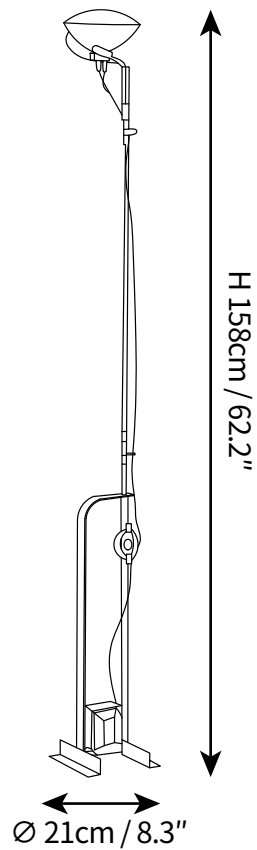

SPECIFICATION SHEET

SPECIFICATION DETAILS

*For custom options, consult factory for details

Fixture Dimensions	$\varnothing 8.3'' \times H 62.2''$
Light source	Integrated LED
Wattage	~5 W
Voltage	AC 110-240V
Color Temperature	3000K
CRI(Ra)	80CRI
Mounting	Floor
Driver Required	Yes
Optional Color Temps	Warm Light (3000K), Neutral Light (4500K), Cool Light (6000K)
LED Rated Life	30000 hours
Dimming	Dimming is not supported
Finishes	Black, White, Red
Shade Details	Black, White, Red
Material	Metal, Stainless steel
Wire Length	98.4''
Wire Type	Wire with switch plug