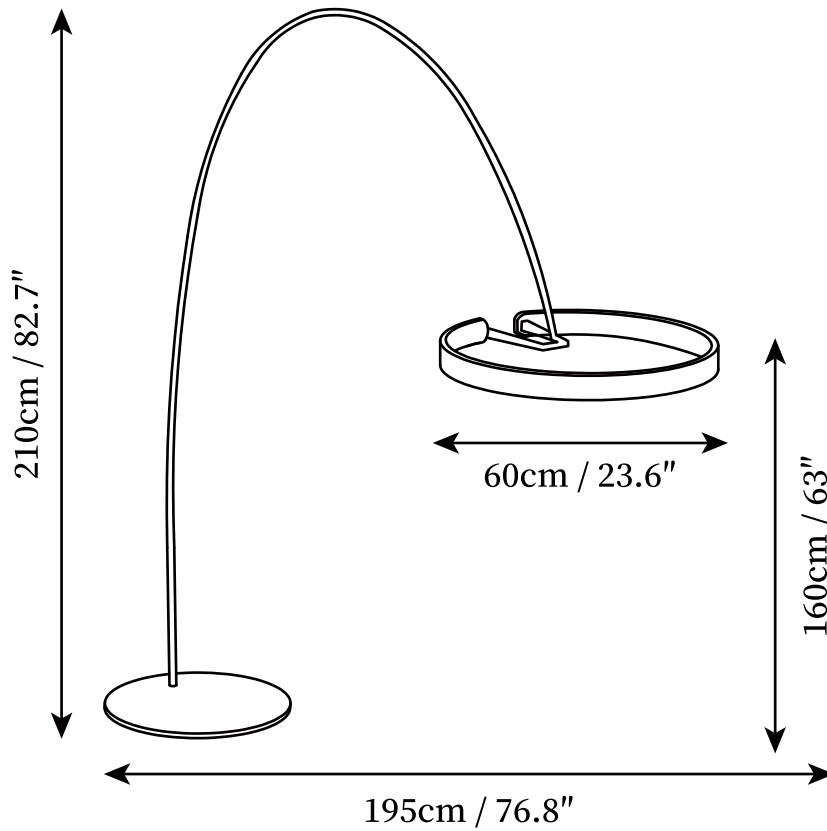

SPECIFICATION SHEET

SPECIFICATION DETAILS

*For custom options, consult factory for details

Fixture Dimensions	D 15.7"
Light source	Integrated LED
Wattage	~12W
Voltage	AC 110-240V
Dimming	Not supported
CRI(Ra)	90+CRI
LED Rated Life	30000 hours
Control method	In line ON / OFF switch.
Color Temperature	Warm Light (3000K), Neutral Light (4000K), Cool Light (6000K)
Finishes	Copper, Black, Rose gold
Shade Details	White
Material	Metal, Stainless steel, Acrylic

SPECIFICATION SHEET

SPECIFICATION DETAILS

*For custom options, consult factory for details

Fixture Dimensions	D 23.6"
Light source	Integrated LED
Wattage	~12W
Voltage	AC 110-240V
Dimming	Not supported
CRI(Ra)	90+CRI
LED Rated Life	30000 hours
Control method	In line ON / OFF switch.
Color Temperature	Warm Light (3000K), Neutral Light (4000K), Cool Light (6000K)
Finishes	Copper, Black, Rose gold
Shade Details	White
Material	Metal, Stainless steel, Acrylic