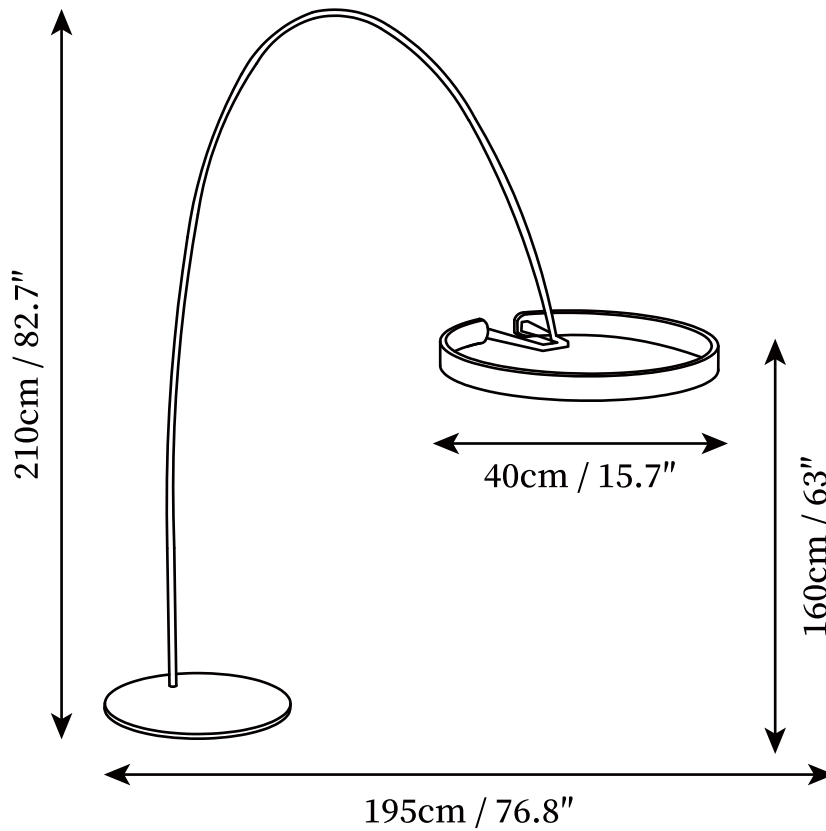

SPECIFICATION SHEET

SPECIFICATION DETAILS

*For custom options, consult factory for details

Fixture Dimensions	D 15.7"
Light source	Integrated LED
Wattage	~12W
Voltage	AC 110-240V
Dimming	Not supported
CRI(Ra)	90+CRI
LED Rated Life	30000 hours
Control method	In line ON / OFF switch.
Color Temperature	Warm Light (3000K), Neutral Light (4000K), Cool Light (6000K)
Finishes	Copper, Black, Rose gold
Shade Details	White
Material	Metal, Stainless steel, Acrylic

SPECIFICATION SHEET

SPECIFICATION DETAILS

*For custom options, consult factory for details

Fixture Dimensions	D 23.6"
Light source	Integrated LED
Wattage	~12W
Voltage	AC 110-240V
Dimming	Not supported
CRI(Ra)	90+CRI
LED Rated Life	30000 hours
Control method	In line ON / OFF switch.
Color Temperature	Warm Light (3000K), Neutral Light (4000K), Cool Light (6000K)
Finishes	Copper, Black, Rose gold
Shade Details	White
Material	Metal, Stainless steel, Acrylic