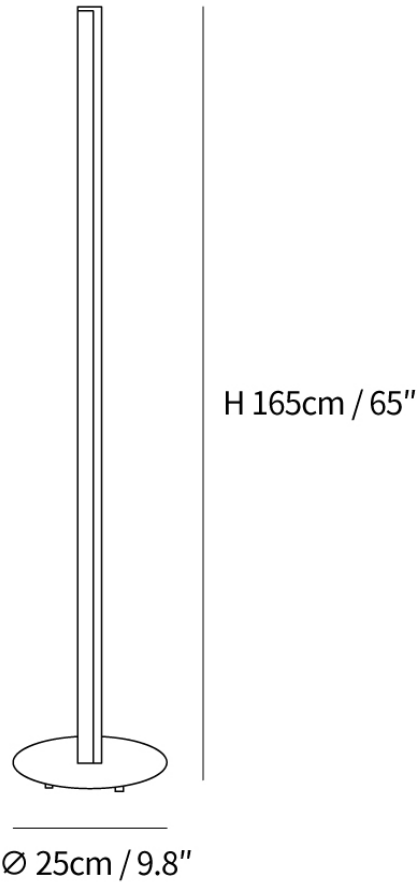

SPECIFICATION SHEET

SPECIFICATION DETAILS

*For custom options, consult factory for details

Fixture Dimensions	D 9.8" x H 65"
Light source	Integrated LED
Wattage	~5 W
Voltage	AC 110-240V
Color Temperature	3000K
CRI(Ra)	80CRI
Mounting	Floor
Driver Required	Yes
Optional Color Temps	Warm Light (3000K), Neutral Light (4500K), Cool Light (6000K)
LED Rated Life	30000 hours
Dimming	Dimming is not supported
Finishes	Gold, Black.
Shade Details	White Silicone.
Material	Aluminum, Silicone, Metal.
Wire Length	98.4"
Wire Type	Wire with switch plug