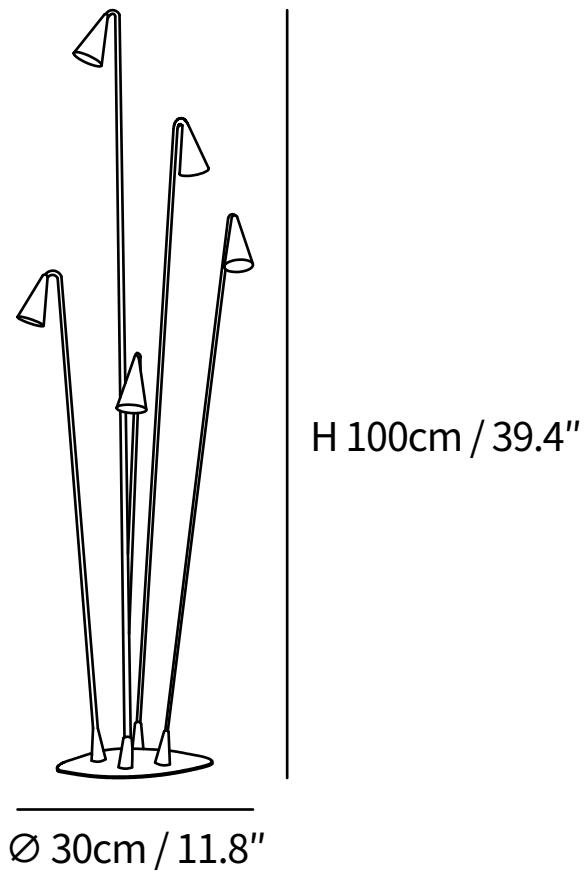

SPECIFICATION SHEET

SPECIFICATION DETAILS

*For custom options, consult factory for details

| | |
|-----------------------------|---|
| Fixture Dimensions | D 5.1" x H 39.4" |
| Light source | Integrated LED |
| Wattage | ~5 W |
| Voltage | AC 110-240V |
| Color Temperature | 3000K |
| CRI(Ra) | 80CRI |
| Mounting | Floor |
| Driver Required | Yes |
| Optional Color Temps | Warm Light (3000K), Neutral Light (4500K), Cool Light (6000K) |
| LED Rated Life | 30000 hours |
| Dimming | Dimming is not supported |
| Finishes | Black. |
| Shade Details | Clear. |
| Material | Aluminum. |

SPECIFICATION SHEET

SPECIFICATION DETAILS

*For custom options, consult factory for details

| | |
|-----------------------------|---|
| Fixture Dimensions | D 8.7" x H 39.4" |
| Light source | Integrated LED |
| Wattage | ~5 W |
| Voltage | AC 110-240V |
| Color Temperature | 3000K |
| CRI(Ra) | 80CRI |
| Mounting | Floor |
| Driver Required | Yes |
| Optional Color Temps | Warm Light (3000K), Neutral Light (4500K), Cool Light (6000K) |
| LED Rated Life | 30000 hours |
| Dimming | Dimming is not supported |
| Finishes | Black. |
| Shade Details | Clear. |
| Material | Aluminum. |

SPECIFICATION SHEET

SPECIFICATION DETAILS

*For custom options, consult factory for details

| | |
|-----------------------------|---|
| Fixture Dimensions | D 11.8" x H 39.4" |
| Light source | Integrated LED |
| Wattage | ~5 W |
| Voltage | AC 110-240V |
| Color Temperature | 3000K |
| CRI(Ra) | 80CRI |
| Mounting | Floor |
| Driver Required | Yes |
| Optional Color Temps | Warm Light (3000K), Neutral Light (4500K), Cool Light (6000K) |
| LED Rated Life | 30000 hours |
| Dimming | Dimming is not supported |
| Finishes | Black. |
| Shade Details | Clear. |
| Material | Aluminum. |