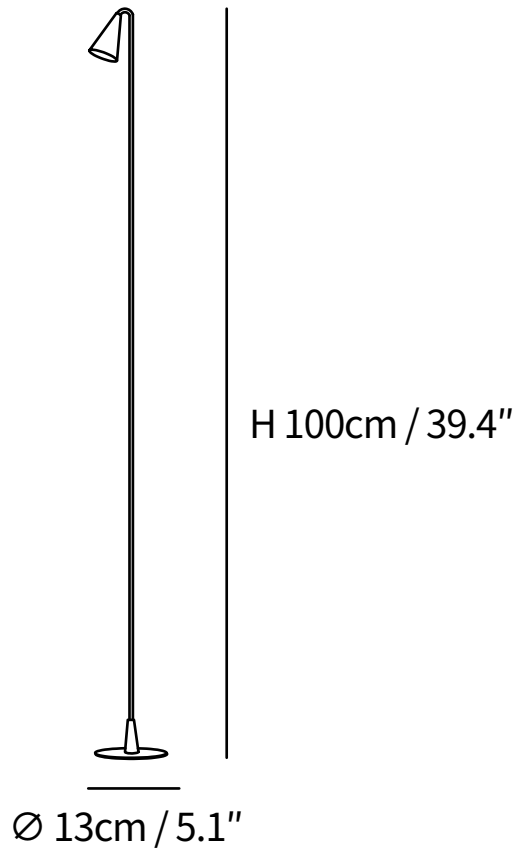

SPECIFICATION SHEET

SPECIFICATION DETAILS

*For custom options, consult factory for details

| | |
|-----------------------------|---|
| Fixture Dimensions | D 5.1" x H 39.4" |
| Light source | Integrated LED |
| Wattage | ~5 W |
| Voltage | AC 110-240V |
| Color Temperature | 3000K |
| CRI(Ra) | 80CRI |
| Mounting | Floor |
| Driver Required | Yes |
| Optional Color Temps | Warm Light (3000K), Neutral Light (4500K), Cool Light (6000K) |
| LED Rated Life | 30000 hours |
| Dimming | Dimming is not supported |
| Finishes | Black. |
| Shade Details | Clear. |
| Material | Aluminum. |

SPECIFICATION SHEET

SPECIFICATION DETAILS

*For custom options, consult factory for details

| | |
|-----------------------------|---|
| Fixture Dimensions | D 8.7" x H 39.4" |
| Light source | Integrated LED |
| Wattage | ~5 W |
| Voltage | AC 110-240V |
| Color Temperature | 3000K |
| CRI(Ra) | 80CRI |
| Mounting | Floor |
| Driver Required | Yes |
| Optional Color Temps | Warm Light (3000K), Neutral Light (4500K), Cool Light (6000K) |
| LED Rated Life | 30000 hours |
| Dimming | Dimming is not supported |
| Finishes | Black. |
| Shade Details | Clear. |
| Material | Aluminum. |

SPECIFICATION SHEET

SPECIFICATION DETAILS

*For custom options, consult factory for details

| | |
|-----------------------------|---|
| Fixture Dimensions | D 11.8" x H 39.4" |
| Light source | Integrated LED |
| Wattage | ~5 W |
| Voltage | AC 110-240V |
| Color Temperature | 3000K |
| CRI(Ra) | 80CRI |
| Mounting | Floor |
| Driver Required | Yes |
| Optional Color Temps | Warm Light (3000K), Neutral Light (4500K), Cool Light (6000K) |
| LED Rated Life | 30000 hours |
| Dimming | Dimming is not supported |
| Finishes | Black. |
| Shade Details | Clear. |
| Material | Aluminum. |