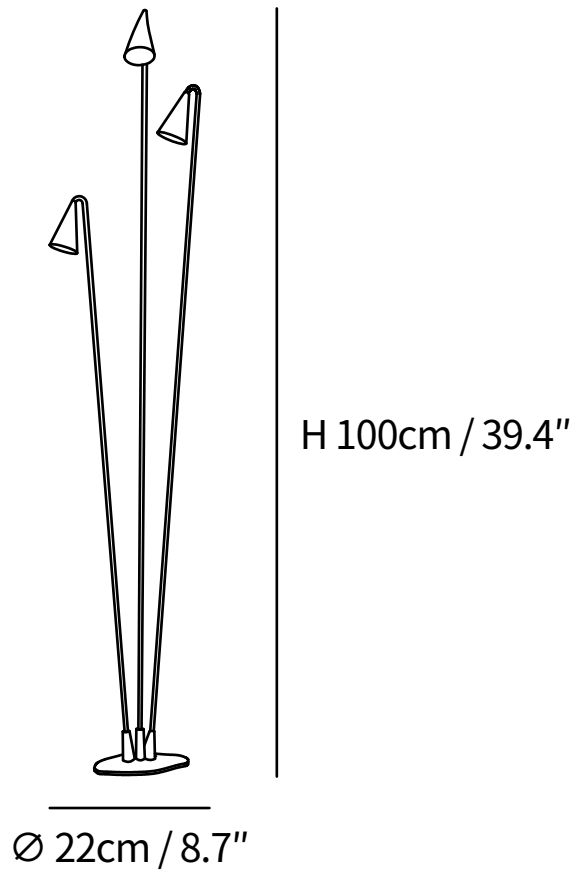

SPECIFICATION SHEET

SPECIFICATION DETAILS

*For custom options, consult factory for details

| | |
|-----------------------------|---|
| Fixture Dimensions | D 5.1" x H 39.4" |
| Light source | Integrated LED |
| Wattage | ~5 W |
| Voltage | AC 110-240V |
| Color Temperature | 3000K |
| CRI(Ra) | 80CRI |
| Mounting | Floor |
| Driver Required | Yes |
| Optional Color Temps | Warm Light (3000K), Neutral Light (4500K), Cool Light (6000K) |
| LED Rated Life | 30000 hours |
| Dimming | Dimming is not supported |
| Finishes | Black. |
| Shade Details | Clear. |
| Material | Aluminum. |

SPECIFICATION SHEET

SPECIFICATION DETAILS

*For custom options, consult factory for details

| | |
|-----------------------------|---|
| Fixture Dimensions | D 8.7" x H 39.4" |
| Light source | Integrated LED |
| Wattage | ~5 W |
| Voltage | AC 110-240V |
| Color Temperature | 3000K |
| CRI(Ra) | 80CRI |
| Mounting | Floor |
| Driver Required | Yes |
| Optional Color Temps | Warm Light (3000K), Neutral Light (4500K), Cool Light (6000K) |
| LED Rated Life | 30000 hours |
| Dimming | Dimming is not supported |
| Finishes | Black. |
| Shade Details | Clear. |
| Material | Aluminum. |

SPECIFICATION SHEET

SPECIFICATION DETAILS

*For custom options, consult factory for details

| | |
|-----------------------------|---|
| Fixture Dimensions | D 11.8" x H 39.4" |
| Light source | Integrated LED |
| Wattage | ~5 W |
| Voltage | AC 110-240V |
| Color Temperature | 3000K |
| CRI(Ra) | 80CRI |
| Mounting | Floor |
| Driver Required | Yes |
| Optional Color Temps | Warm Light (3000K), Neutral Light (4500K), Cool Light (6000K) |
| LED Rated Life | 30000 hours |
| Dimming | Dimming is not supported |
| Finishes | Black. |
| Shade Details | Clear. |
| Material | Aluminum. |