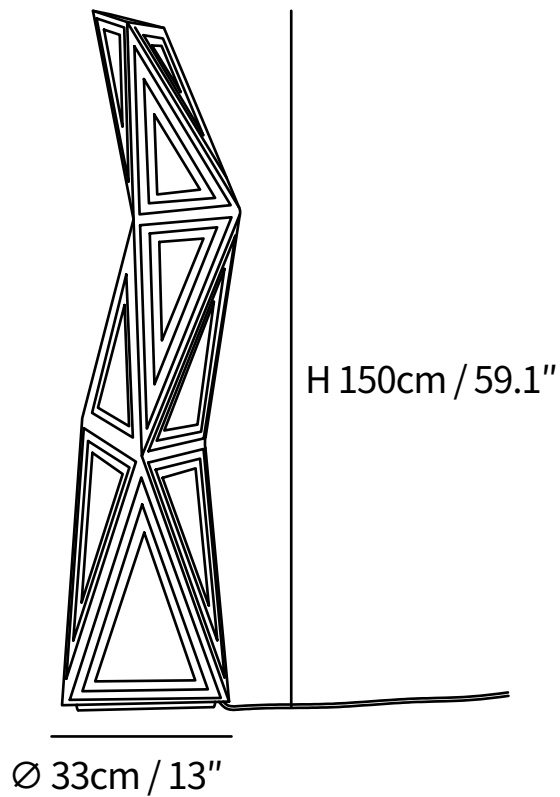

SPECIFICATION SHEET

SPECIFICATION DETAILS

*For custom options, consult factory for details

Fixture Dimensions	D 13" x H 59.1"
Light source	Integrated LED
Wattage	~5 W
Voltage	AC 110-240V
Color Temperature	3000K
CRI(Ra)	80CRI
Mounting	Floor
Driver Required	Yes
Optional Color Temps	Warm Light (3000K), Neutral Light (4500K), Cool Light (6000K)
LED Rated Life	30000 hours
Dimming	Dimming is not supported
Finishes	Black & Gold.
Shade Details	Black & Gold.
Material	Metal, Stainless steel.
Wire Length	98.4"
Wire Type	wires with plug switches.