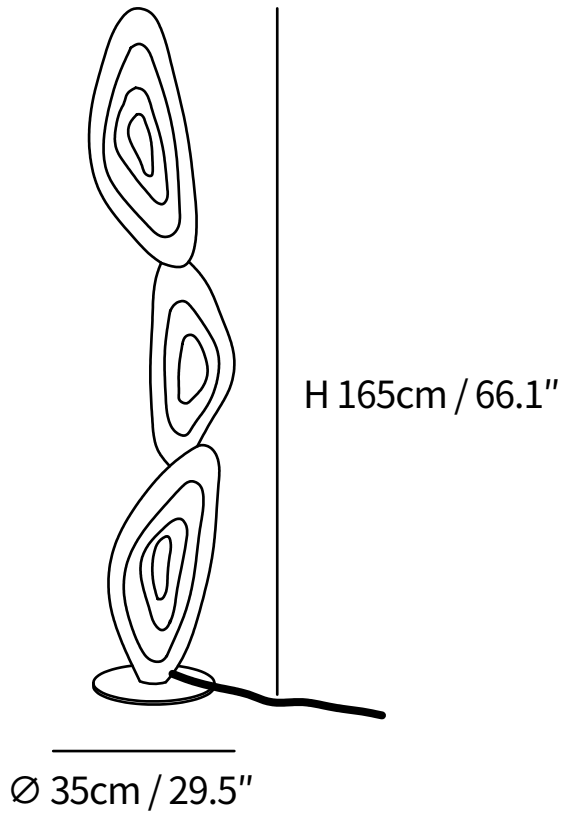

SPECIFICATION SHEET

SPECIFICATION DETAILS

*For custom options, consult factory for details

Fixture Dimensions	D 29.5" x H 66.1"
Light source	Integrated LED
Wattage	~5 W
Voltage	AC 110-240V
Color Temperature	3000K
CRI(Ra)	80CRI
Mounting	Floor
Driver Required	Yes
Optional Color Temps	Warm Light (3000K), Neutral Light (4500K), Cool Light (6000K)
LED Rated Life	30000 hours
Dimming	Dimming is not supported
Finishes	Black & Gold.
Shade Details	Black & Gold.
Material	Metal, Acrylic.
Wire Length	98.4"
Wire Type	Wire with switch plug