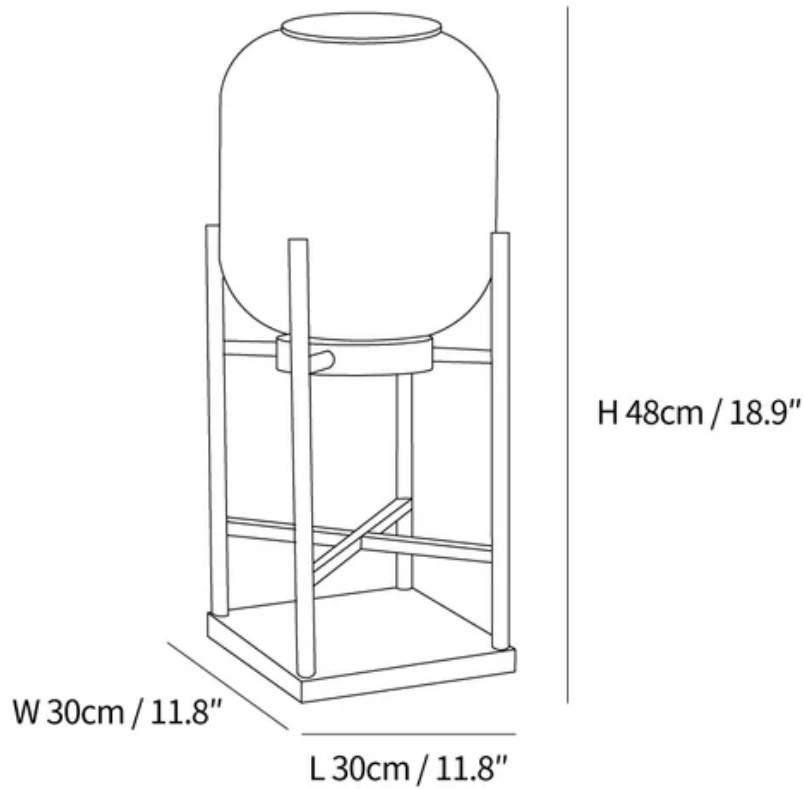

## SPECIFICATION DETAILS

\*For custom options, consult factory for details

<b>Fixture Dimensions</b>	Ø 11.8" x W 11.8" x H 18.9"
<b>Light source</b>	Integrated LED
<b>Wattage</b>	15W
<b>Voltage</b>	Solar power storage
<b>Dimming</b>	Dimming is not supported
<b>CRI(Ra)</b>	80CRI
<b>Control method</b>	In line ON / OFF switch.
<b>LED Rated Life</b>	30000 hours
<b>Color Temperature</b>	Warm Light (3000K), Neutral Light (4000K), Cool Light (6000K)
<b>Finishes</b>	Black.
<b>Shade Details</b>	Frosted white.
<b>Material</b>	Stainless Steel, Glass.
<b>Cord Length</b>	No

## SPECIFICATION DETAILS

\*For custom options, consult factory for details

<b>Fixture Dimensions</b>	∅ 11.8" x W 11.8" x H 29.5"
<b>Light source</b>	Integrated LED
<b>Wattage</b>	15W
<b>Voltage</b>	Solar power storage
<b>Dimming</b>	Dimming is not supported
<b>CRI(Ra)</b>	80CRI
<b>Control method</b>	In line ON / OFF switch.
<b>LED Rated Life</b>	30000 hours
<b>Color Temperature</b>	Warm Light (3000K), Neutral Light (4000K), Cool Light (6000K)
<b>Finishes</b>	Black.
<b>Shade Details</b>	Frosted white.
<b>Material</b>	Stainless Steel, Glass.
<b>Cord Length</b>	No

## SPECIFICATION DETAILS

\*For custom options, consult factory for details

<b>Fixture Dimensions</b>	Ø 11.8" x W 11.8" x H 39.4"
<b>Light source</b>	Integrated LED
<b>Wattage</b>	15W
<b>Voltage</b>	Solar power storage
<b>Dimming</b>	Dimming is not supported
<b>CRI(Ra)</b>	80CRI
<b>Control method</b>	In line ON / OFF switch.
<b>LED Rated Life</b>	30000 hours
<b>Color Temperature</b>	Warm Light (3000K), Neutral Light (4000K), Cool Light (6000K)
<b>Finishes</b>	Black.
<b>Shade Details</b>	Frosted white.
<b>Material</b>	Stainless Steel, Glass.
<b>Cord Length</b>	No