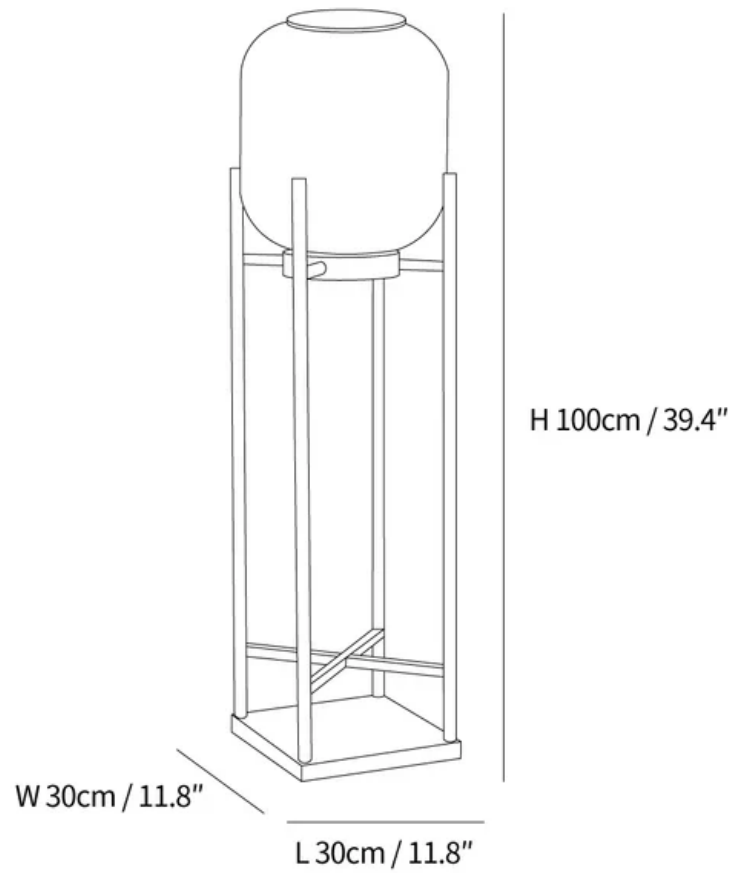

## SPECIFICATION DETAILS

\*For custom options, consult factory for details

<b>Fixture Dimensions</b>	Ø 11.8" x W 11.8" x H 18.9"
<b>Light source</b>	Integrated LED
<b>Wattage</b>	15W
<b>Voltage</b>	Solar power storage
<b>Dimming</b>	Dimming is not supported
<b>CRI(Ra)</b>	80CRI
<b>Control method</b>	In line ON / OFF switch.
<b>LED Rated Life</b>	30000 hours
<b>Color Temperature</b>	Warm Light (3000K), Neutral Light (4000K), Cool Light (6000K)
<b>Finishes</b>	Black.
<b>Shade Details</b>	Frosted white.
<b>Material</b>	Stainless Steel, Glass.
<b>Cord Length</b>	No

## SPECIFICATION DETAILS

\*For custom options, consult factory for details

<b>Fixture Dimensions</b>	∅ 11.8" x W 11.8" x H 29.5"
<b>Light source</b>	Integrated LED
<b>Wattage</b>	15W
<b>Voltage</b>	Solar power storage
<b>Dimming</b>	Dimming is not supported
<b>CRI(Ra)</b>	80CRI
<b>Control method</b>	In line ON / OFF switch.
<b>LED Rated Life</b>	30000 hours
<b>Color Temperature</b>	Warm Light (3000K), Neutral Light (4000K), Cool Light (6000K)
<b>Finishes</b>	Black.
<b>Shade Details</b>	Frosted white.
<b>Material</b>	Stainless Steel, Glass.
<b>Cord Length</b>	No

## SPECIFICATION DETAILS

\*For custom options, consult factory for details

<b>Fixture Dimensions</b>	Ø 11.8" x W 11.8" x H 39.4"
<b>Light source</b>	Integrated LED
<b>Wattage</b>	15W
<b>Voltage</b>	Solar power storage
<b>Dimming</b>	Dimming is not supported
<b>CRI(Ra)</b>	80CRI
<b>Control method</b>	In line ON / OFF switch.
<b>LED Rated Life</b>	30000 hours
<b>Color Temperature</b>	Warm Light (3000K), Neutral Light (4000K), Cool Light (6000K)
<b>Finishes</b>	Black.
<b>Shade Details</b>	Frosted white.
<b>Material</b>	Stainless Steel, Glass.
<b>Cord Length</b>	No