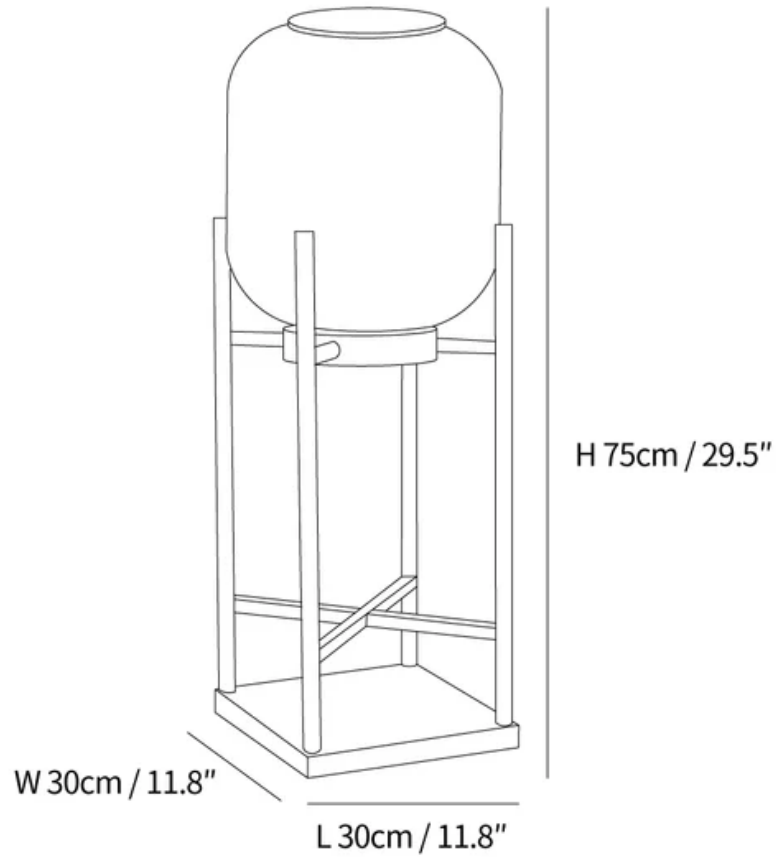

## SPECIFICATION DETAILS

\*For custom options, consult factory for details

<b>Fixture Dimensions</b>	Ø 11.8" x W 11.8" x H 18.9"
<b>Light source</b>	Integrated LED
<b>Wattage</b>	15W
<b>Voltage</b>	Solar power storage
<b>Dimming</b>	Dimming is not supported
<b>CRI(Ra)</b>	80CRI
<b>Control method</b>	In line ON / OFF switch.
<b>LED Rated Life</b>	30000 hours
<b>Color Temperature</b>	Warm Light (3000K), Neutral Light (4000K), Cool Light (6000K)
<b>Finishes</b>	Black.
<b>Shade Details</b>	Frosted white.
<b>Material</b>	Stainless Steel, Glass.
<b>Cord Length</b>	No

## SPECIFICATION DETAILS

\*For custom options, consult factory for details

<b>Fixture Dimensions</b>	∅ 11.8" x W 11.8" x H 29.5"
<b>Light source</b>	Integrated LED
<b>Wattage</b>	15W
<b>Voltage</b>	Solar power storage
<b>Dimming</b>	Dimming is not supported
<b>CRI(Ra)</b>	80CRI
<b>Control method</b>	In line ON / OFF switch.
<b>LED Rated Life</b>	30000 hours
<b>Color Temperature</b>	Warm Light (3000K), Neutral Light (4000K), Cool Light (6000K)
<b>Finishes</b>	Black.
<b>Shade Details</b>	Frosted white.
<b>Material</b>	Stainless Steel, Glass.
<b>Cord Length</b>	No

## SPECIFICATION DETAILS

\*For custom options, consult factory for details

<b>Fixture Dimensions</b>	Ø 11.8" x W 11.8" x H 39.4"
<b>Light source</b>	Integrated LED
<b>Wattage</b>	15W
<b>Voltage</b>	Solar power storage
<b>Dimming</b>	Dimming is not supported
<b>CRI(Ra)</b>	80CRI
<b>Control method</b>	In line ON / OFF switch.
<b>LED Rated Life</b>	30000 hours
<b>Color Temperature</b>	Warm Light (3000K), Neutral Light (4000K), Cool Light (6000K)
<b>Finishes</b>	Black.
<b>Shade Details</b>	Frosted white.
<b>Material</b>	Stainless Steel, Glass.
<b>Cord Length</b>	No