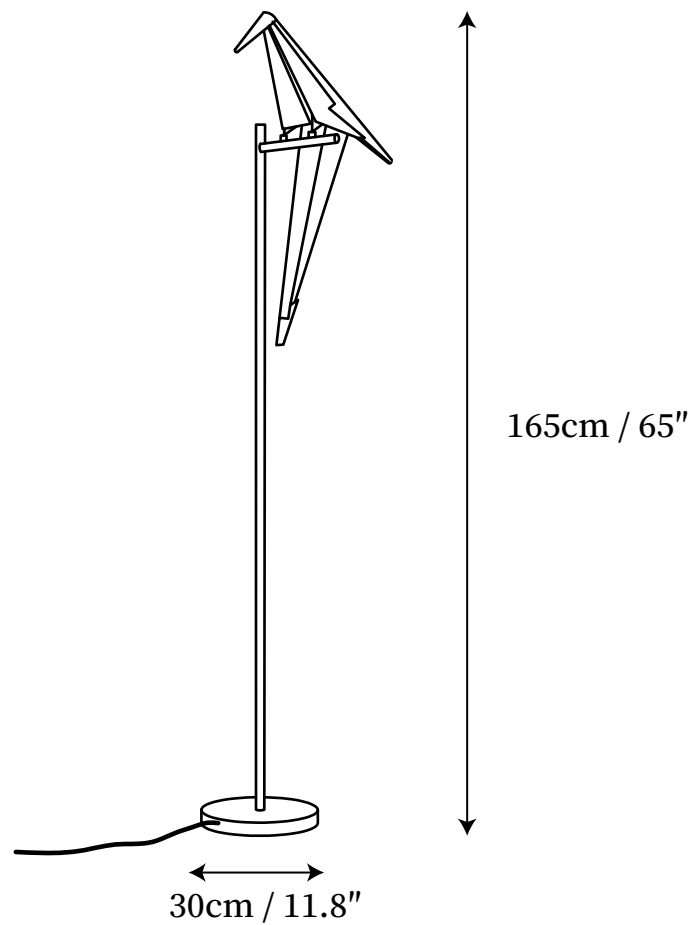

SPECIFICATION SHEET

SPECIFICATION DETAILS

*For custom options, consult factory for details

Fixture Dimensions	Ø 11.8" x H 65"
Light source	Integrated LED
Wattage	10W
Voltage	AC 110-240V
Color Temperature	3000K
CRI(Ra)	80CRI
Mounting	Floor
Driver Required	Yes
Optional Color Temps	Warm Light (3000K), Neutral Light (4000K), Cool Light (6000K).
LED Rated Life	30000 hours
Dimming	Dimming is not supported
Finishes	Gold.
Shade Details	White.
Material	Metal, Aluminum, Acrylic.
Wire Length	98.4"
Wire Type	Wire with switch plug