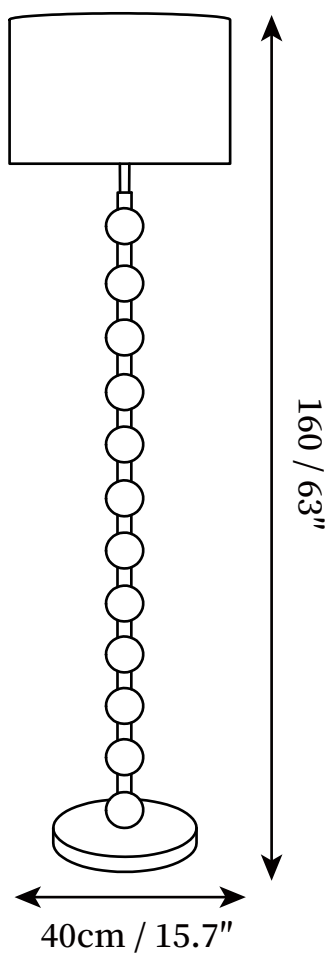

## SPECIFICATION DETAILS

\*For custom options, consult factory for details

---

<b>Fixture Dimensions</b>	D 15.7" x H 63"
<b>Light source</b>	E26 or E27 (bulb not included)
<b>Wattage</b>	MAX 40W incandescent bulb or LED equivalent.
<b>Voltage</b>	AC 110-240V
<b>Dimming</b>	Compatible with dimmable bulbs (bulb not included)
<b>Control method</b>	In line ON / OFF switch.
<b>Finishes</b>	Walnut wood, Nature wood.
<b>Shade Details</b>	White
<b>Material</b>	Metal, Walnut wood, Ash wood, Fabric.
<b>Cord Length</b>	Supplied with switched plug cord, length ~59" (150cm).