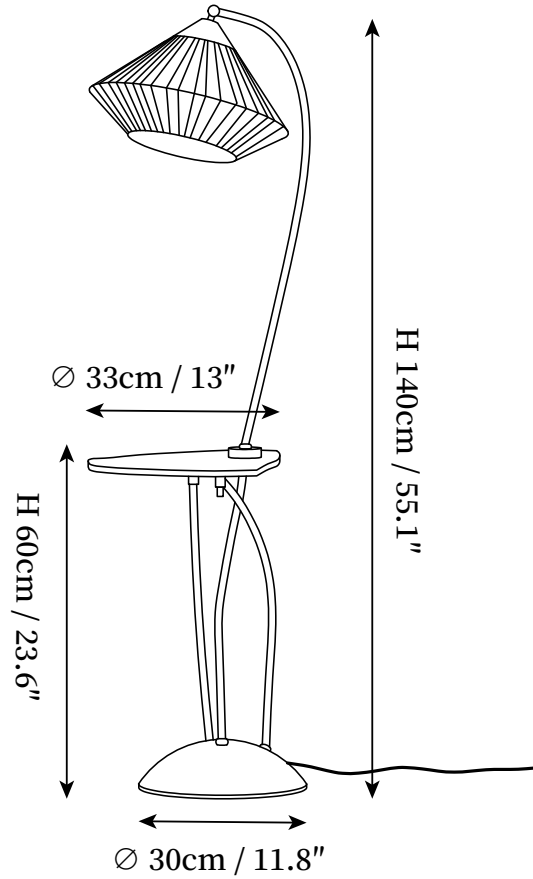

SPECIFICATION SHEET

SPECIFICATION DETAILS

*For custom options, consult factory for details

Fixture Dimensions	D 11.8" x H 55.1"
Light source	E26 or E27 (bulb not included)
Wattage	MAX 40W incandescent bulb or LED equivalent.
Voltage	AC 110-240V
Dimming	Compatible with dimmable bulbs (bulb not included)
Control method	Compatible with common wall switches(not included)
Finishes	Brass & Walnut.
Shade Details	Beige.
Material	Brass, Fabric, Walnut.
Cord Length	Supplied with switched plug cord, length ~59" (150cm).