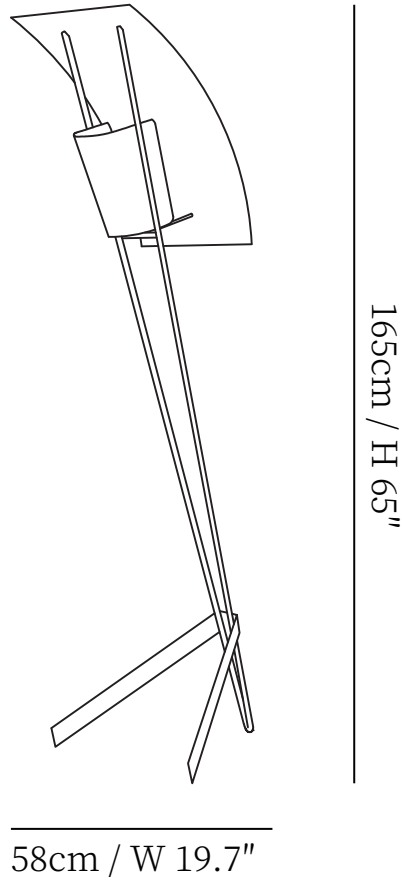

SPECIFICATION SHEET

SPECIFICATION DETAILS

*For custom options, consult factory for details

Fixture Dimensions	W 19.7" x H 65"
Light source	Integrated LED
Wattage	~ 15W
Voltage	AC 110-240V
Color Temperature	Based on the purchase of light bulbs
CRI(Ra)	80CRI
Mounting	Floor
Driver Required	Yes
Optional Color Temps	Warm Light (3000K), Neutral Light (4500K), Cool Light (6000K)
LED Rated Life	Based on bulb life (we do not supply bulbs)
Dimming	Dimming is not supported
Finishes	Black, White, Gold
Shade Details	White
Material	Metal, Iron, Steel, Acrylic
Wire Length	98.4"
Wire Type	Wire with switch plug