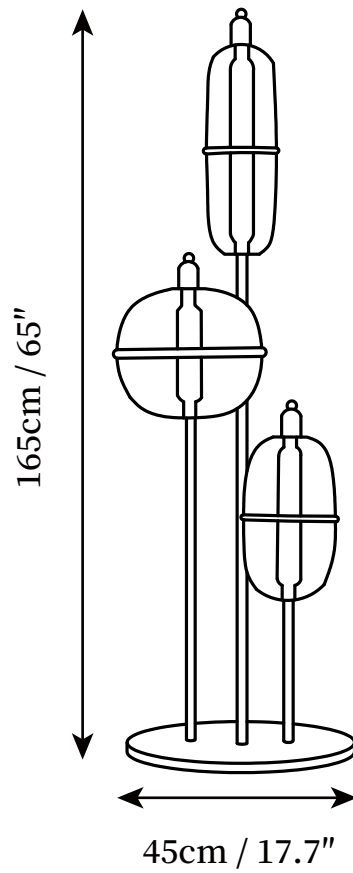

# SPECIFICATION SHEET

---

## SPECIFICATION DETAILS

\*For custom options, consult factory for details

<b>Fixture Dimensions</b>	D 17.7" x H 65"
<b>Light source</b>	Integrated LED
<b>Wattage</b>	~12W
<b>Voltage</b>	AC 110-240V
<b>Dimming</b>	Not supported
<b>CRI(Ra)</b>	90+CRI
<b>LED Rated Life</b>	30000 hours
<b>Control method</b>	In line ON / OFF switch.
<b>Color Temperature</b>	Warm Light (3000K), Neutral Light (4000K), Cool Light (6000K)
<b>Finishes</b>	Gold
<b>Shade Details</b>	Amber, Gradient blue, Smoke gray
<b>Material</b>	Glass, Metal
<b>Cord Length</b>	Supplied with switched plug cord, length ~59" (150cm).