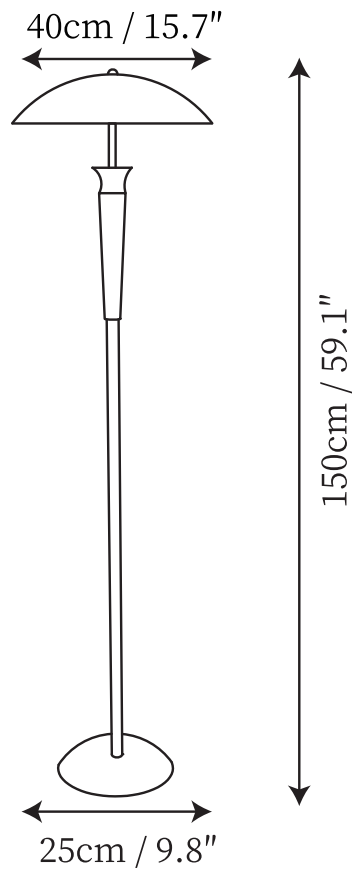

SPECIFICATION SHEET

SPECIFICATION DETAILS

*For custom options, consult factory for details

Fixture Dimensions	D 15.7" x H 59.1
Light source	E14
Wattage	Max 15W
Voltage	AC 110-240V
Color Temperature	Based on the purchase of light bulbs
CRI(Ra)	80CRI
Mounting	Floor
Driver Required	NO
Optional Color Temps	Buy bulbs as needed
LED Rated Life	Based on bulb life (we do not supply bulbs)
Dimming	Dimming is not supported
Finishes	Chrome, Walnut
Shade Details	Chrome
Material	Metal, Ash wood.
Wire Length	98.4"
Wire Type	Wire with switch plug