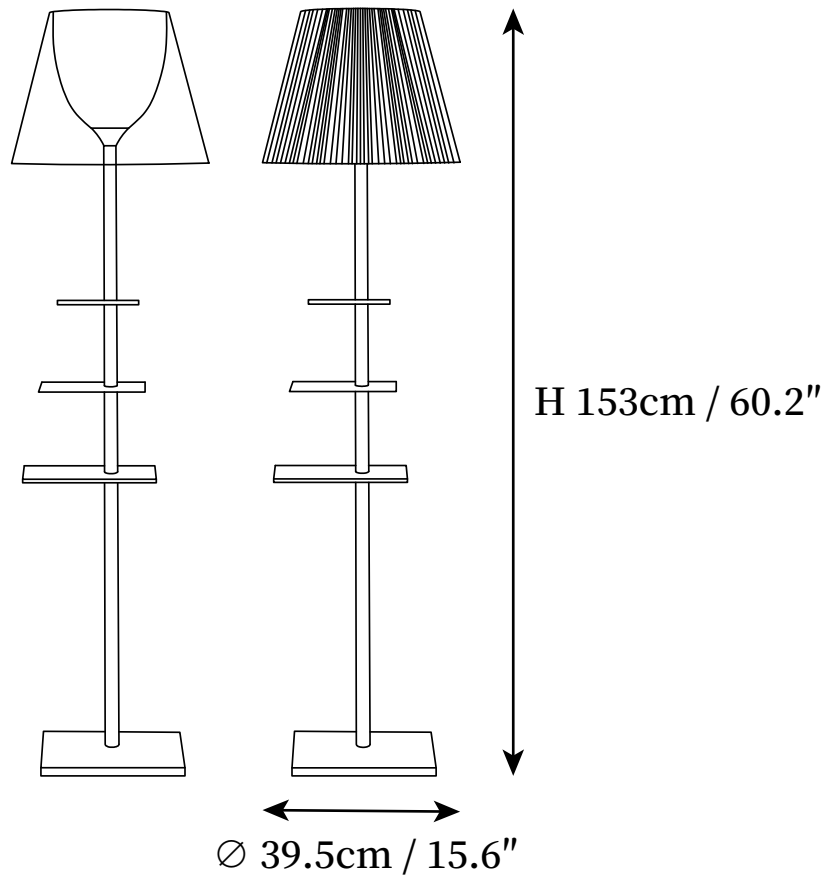

SPECIFICATION SHEET

SPECIFICATION DETAILS

*For custom options, consult factory for details

Fixture Dimensions	D 15.6" x H 60.2"
Light source	E26 or E27 (bulb not included)
Wattage	MAX 40W incandescent bulb or LED equivalent.
Voltage	AC 110-240V
Dimming	Compatible with dimmable bulbs (bulb not included)
Control method	In line ON / OFF switch.
Finishes	Chrome
Shade Details	Smoke gray, Clear, Beige.
Material	Metal, Acrylic, Fabric.
Cord Length	Supplied with switched plug cord, length ~59" (150cm).