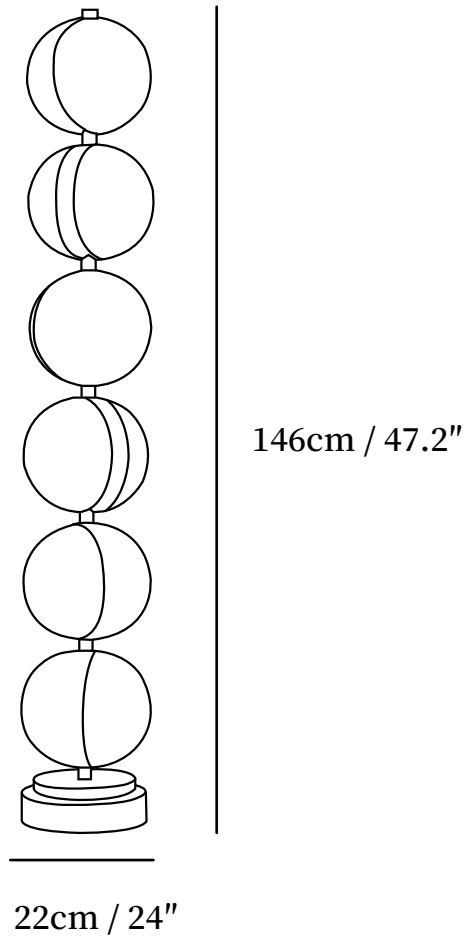

SPECIFICATION SHEET

SPECIFICATION DETAILS

*For custom options, consult factory for details

Fixture Dimensions	Ø 24" x H 47.2"
Light source	Integrated LED
Wattage	~5 W
Voltage	AC 110-240V
Color Temperature	3000K
CRI(Ra)	80CRI
Mounting	Floor
Driver Required	Yes
Optional Color Temps	Warm Light (3000K), Neutral Light (4000K), Cool Light (6000K)
LED Rated Life	30000 hours
Dimming	Dimming is not supported
Finishes	Chrome.
Shade Details	White.
Material	Metal, Stainless steel, Acrylic.
Wire Length	98.4"
Wire Type	Wire with switch plug