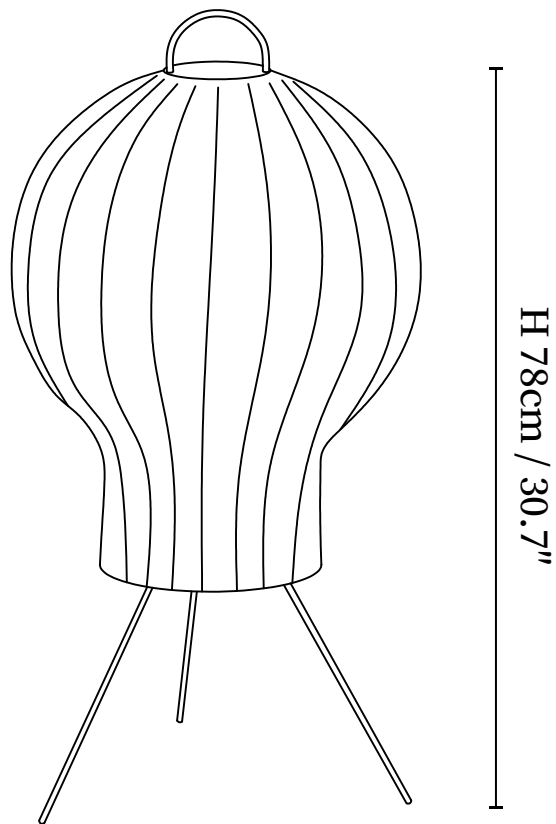

SPECIFICATION SHEET

SPECIFICATION DETAILS

*For custom options, consult factory for details

Fixture Dimensions	D 15.7" x H 30.7"
Light source	E26 or E27 (bulb not included)
Wattage	MAX 40W incandescent bulb or LED equivalent.
Voltage	AC 110-240V
Dimming	Compatible with dimmable bulbs (bulb not included)
Control method	In line ON / OFF switch.
Finishes	Black.
Shade Details	White.
Material	Metal, Silk.
Cord Length	Supplied with switched plug cord, length ~59.1" (150cm).
