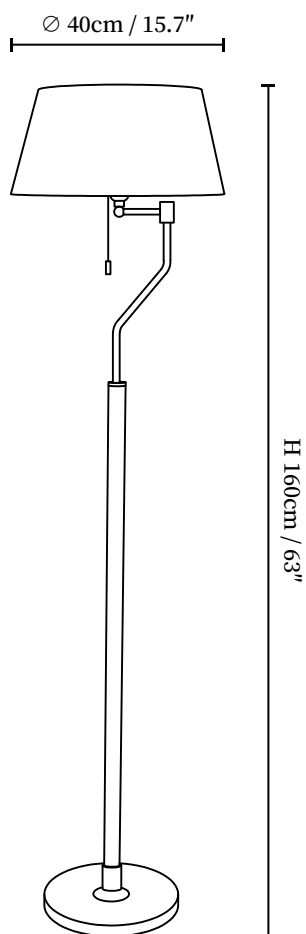

SPECIFICATION SHEET

SPECIFICATION DETAILS

*For custom options, consult factory for details

Fixture Dimensions	D 15.7" x H 63"
Light source	E26 or E27 (bulb not included)
Wattage	MAX 40W incandescent bulb or LED equivalent.
Voltage	AC 110-240V
Dimming	Compatible with dimmable bulbs (bulb not included)
Control method	In line ON / OFF switch.
Finishes	Walnut+Gold
Shade Details	White.
Material	Iron, Cloth.
Cord Length	Supplied with switched plug cord, length ~59" (150cm).
