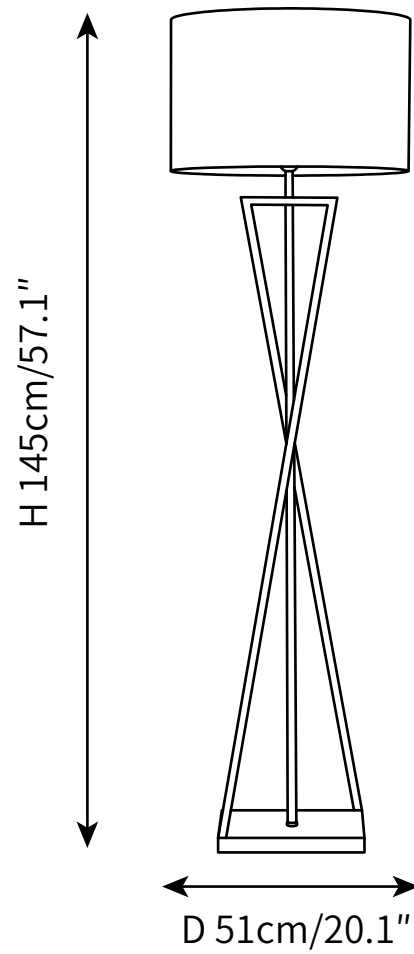

## SPECIFICATION DETAILS

\*For custom options, consult factory for details

<b>Fixture Dimensions</b>	Ø20.1" x H 57.1"
<b>Light source</b>	E27
<b>Wattage</b>	Max 40W
<b>Voltage</b>	AC 110-240V
<b>Color Temperature</b>	Based on the purchase of light bulbs
<b>CRI(Ra)</b>	80CRI
<b>Mounting</b>	Floor
<b>Driver Required</b>	NO
<b>Optional Color Temps</b>	Buy bulbs as needed
<b>LED Rated Life</b>	Based on bulb life (we do not supply bulbs)
<b>Dimming</b>	Dimming is not supported
<b>Finishes</b>	Black, Chrome.
<b>Shade Details</b>	Black.
<b>Material</b>	Iron, Metal, Fabric.
<b>Wire Length</b>	59"
<b>Wire Type</b>	Wire with switch plug