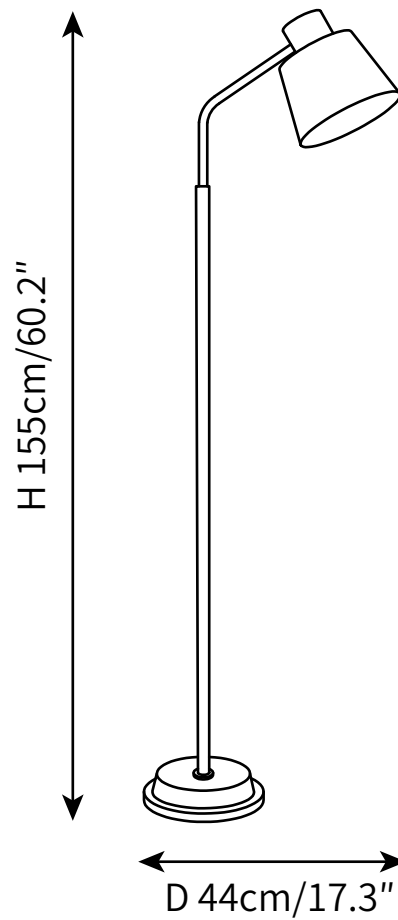

SPECIFICATION SHEET

SPECIFICATION DETAILS

*For custom options, consult factory for details

Fixture Dimensions	Ø17.3" x H 60.2"
Light source	E27
Wattage	Max 40W
Voltage	AC 110-240V
Color Temperature	Based on the purchase of light bulbs
CRI(Ra)	80CRI
Mounting	Floor
Driver Required	NO
Optional Color Temps	Buy bulbs as needed
LED Rated Life	Based on bulb life (we do not supply bulbs)
Dimming	Dimming is not supported
Finishes	Gold
Shade Details	Black, White
Material	Iron, Metal
Wire Length	59"
Wire Type	Wire with switch plug