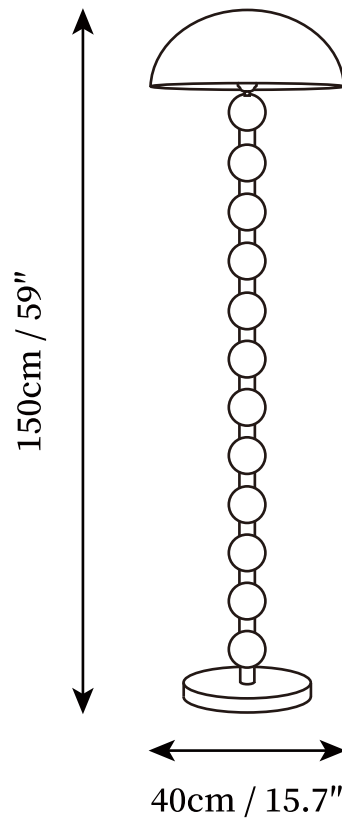

SPECIFICATION SHEET

SPECIFICATION DETAILS

*For custom options, consult factory for details

Fixture Dimensions	D 15.7" x H 59"
Light source	E26 or E27 (bulb not included)
Wattage	MAX 40W incandescent bulb or LED equivalent.
Voltage	AC 110-240V
Dimming	Compatible with dimmable bulbs (bulb not included)
Control method	In line ON / OFF switch.
Finishes	Wood color, Walnut color.
Shade Details	White
Material	Handmade rice paper, Cherry wood.
Cord Length	Supplied with switched plug cord, length ~59" (150cm).
