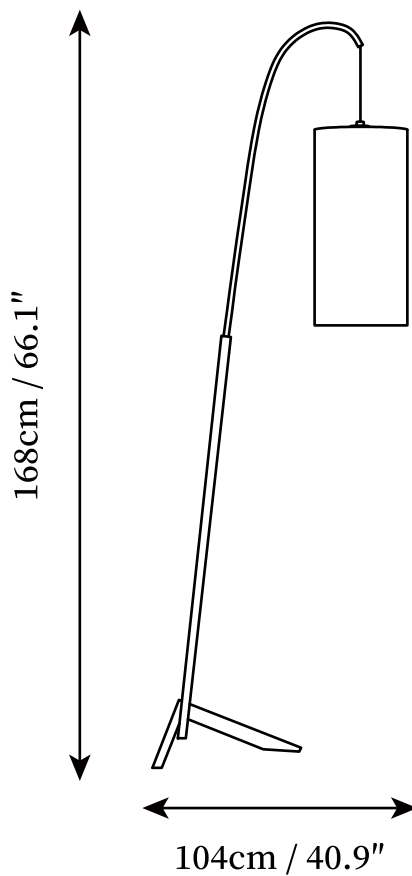

SPECIFICATION SHEET

SPECIFICATION DETAILS

*For custom options, consult factory for details

Fixture Dimensions	D 40.9" x H 66.1"
Light source	E26 or E27 (bulb not included)
Wattage	MAX 40W incandescent bulb or LED equivalent.
Voltage	AC 110-240V
Dimming	Compatible with dimmable bulbs (bulb not included)
Control method	In line ON / OFF switch.
Finishes	Chrome, Black.
Shade Details	White.
Material	Tissue paper, Metal, Iron.
Cord Length	Supplied with switched plug cord, length ~59" (150cm).
