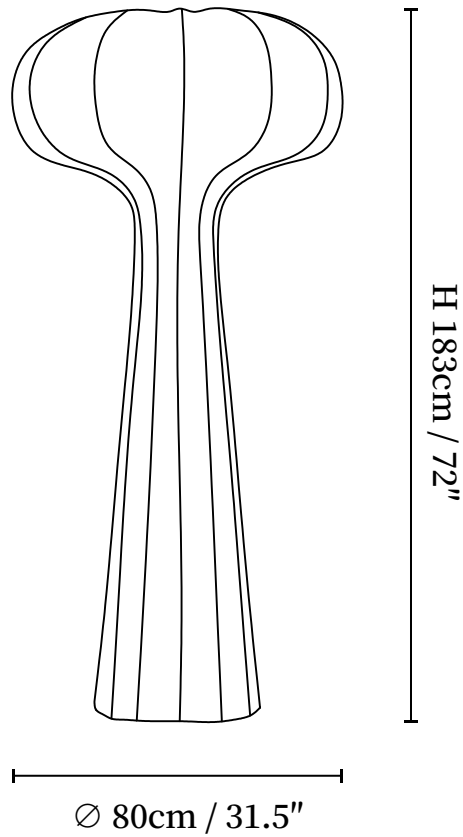

SPECIFICATION SHEET

SPECIFICATION DETAILS

*For custom options, consult factory for details

Fixture Dimensions	D 23.6" x H 60.2", D 31.5" x H 72"
Light source	Integrated LED
Wattage	~5W
Voltage	AC 110-240V
Dimming	Not supported
CRI(Ra)	90+CRI
LED Rated Life	30000 hours
Control method	In line ON / OFF switch.
Color Temperature	Warm Light (3000K), Neutral Light (4000K), Cool Light (6000K)
Finishes	White.
Shade Details	White.
Material	Silk, Metal.
Cord Length	Supplied with switched plug cord, length ~59" (150cm).