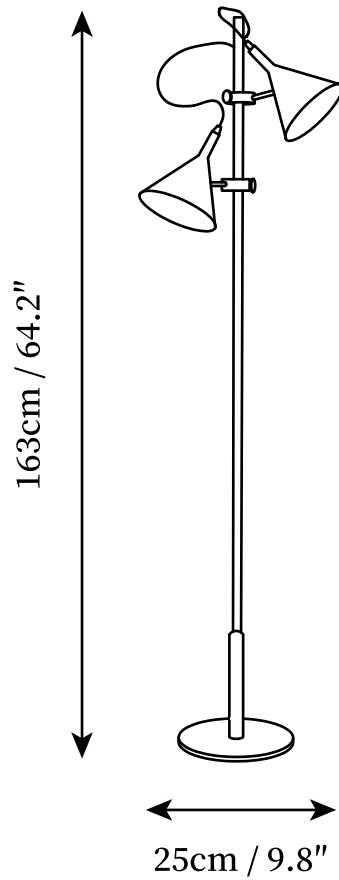

## SPECIFICATION DETAILS

\*For custom options, consult factory for details

<b>Fixture Dimensions</b>	D 9.8" x H 64.2"
<b>Light source</b>	E14 (bulb not included)
<b>Wattage</b>	MAX 15W incandescent bulb or LED equivalent.
<b>Voltage</b>	AC 110-240V
<b>Dimming</b>	Compatible with dimmable bulbs (bulb not included)
<b>Control method</b>	In line ON / OFF switch.
<b>Finishes</b>	Chrome
<b>Shade Details</b>	Beige
<b>Material</b>	Metal, Iron.
<b>Cord Length</b>	Supplied with switched plug cord, length ~59" (150cm).