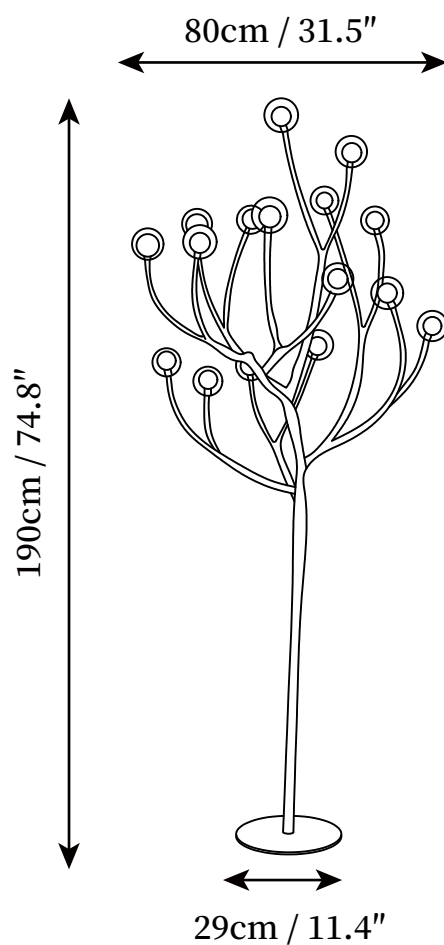

## SPECIFICATION DETAILS

\*For custom options, consult factory for details

---

<b>Fixture Dimensions</b>	D 25.6" x H 68"
<b>Light source</b>	G4 (bulb not included)
<b>Wattage</b>	MAX 5W incandescent bulb or LED equivalent.
<b>Voltage</b>	AC 110-240V
<b>Dimming</b>	Compatible with dimmable bulbs (bulb not included)
<b>Control method</b>	In line ON / OFF switch.
<b>Finishes</b>	Wood color
<b>Shade Details</b>	Transparent
<b>Material</b>	Hardware, Resin, Glass
<b>Cord Length</b>	Supplied with switched plug cord, length ~59" (150cm).

## SPECIFICATION DETAILS

\*For custom options, consult factory for details

---

<b>Fixture Dimensions</b>	D 31.5" x H 74.8"
<b>Light source</b>	G4 (bulb not included)
<b>Wattage</b>	MAX 5W incandescent bulb or LED equivalent.
<b>Voltage</b>	AC 110-240V
<b>Dimming</b>	Compatible with dimmable bulbs (bulb not included)
<b>Control method</b>	In line ON / OFF switch.
<b>Finishes</b>	Wood color
<b>Shade Details</b>	Transparent
<b>Material</b>	Hardware, Resin, Glass
<b>Cord Length</b>	Supplied with switched plug cord, length ~59" (150cm).