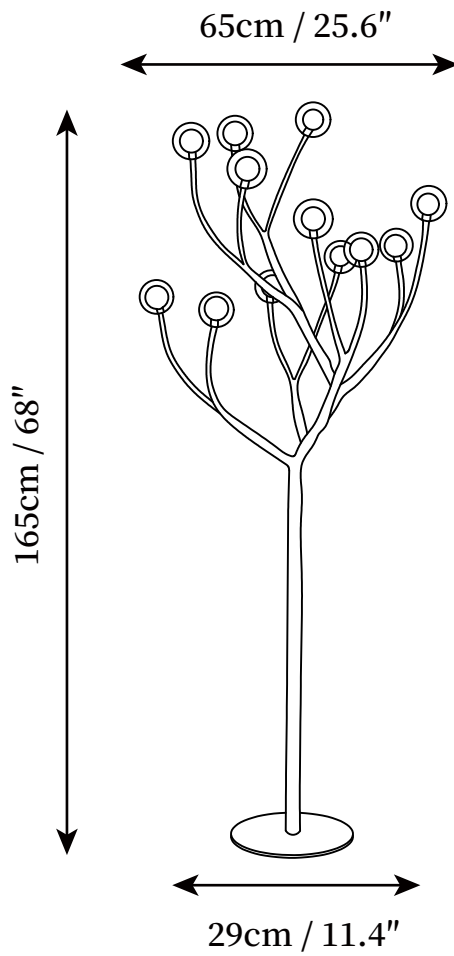

## SPECIFICATION DETAILS

\*For custom options, consult factory for details

---

<b>Fixture Dimensions</b>	D 25.6" x H 68"
<b>Light source</b>	G4 (bulb not included)
<b>Wattage</b>	MAX 5W incandescent bulb or LED equivalent.
<b>Voltage</b>	AC 110-240V
<b>Dimming</b>	Compatible with dimmable bulbs (bulb not included)
<b>Control method</b>	In line ON / OFF switch.
<b>Finishes</b>	Wood color
<b>Shade Details</b>	Transparent
<b>Material</b>	Hardware, Resin, Glass
<b>Cord Length</b>	Supplied with switched plug cord, length ~59" (150cm).

## SPECIFICATION DETAILS

\*For custom options, consult factory for details

---

<b>Fixture Dimensions</b>	D 31.5" x H 74.8"
<b>Light source</b>	G4 (bulb not included)
<b>Wattage</b>	MAX 5W incandescent bulb or LED equivalent.
<b>Voltage</b>	AC 110-240V
<b>Dimming</b>	Compatible with dimmable bulbs (bulb not included)
<b>Control method</b>	In line ON / OFF switch.
<b>Finishes</b>	Wood color
<b>Shade Details</b>	Transparent
<b>Material</b>	Hardware, Resin, Glass
<b>Cord Length</b>	Supplied with switched plug cord, length ~59" (150cm).