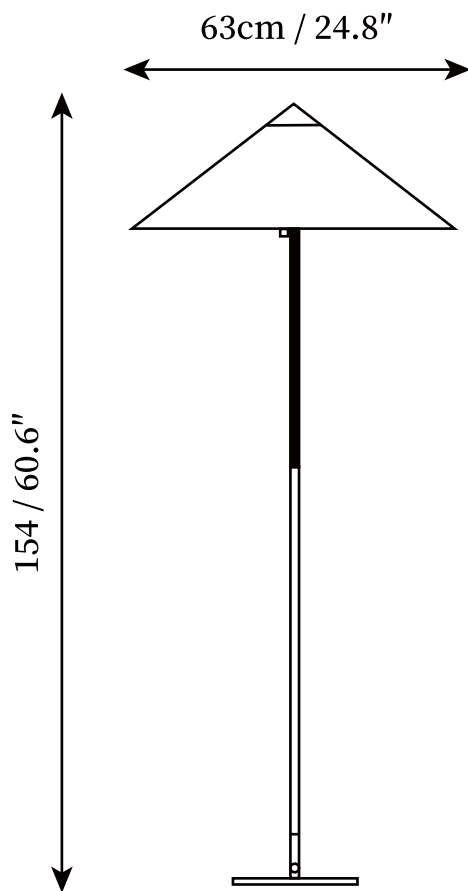

SPECIFICATION SHEET

SPECIFICATION DETAILS

*For custom options, consult factory for details

Fixture Dimensions	D 24.8" x H 60.6"
Light source	E26 or E27 (bulb not included)
Wattage	MAX 40W incandescent bulb or LED equivalent.
Voltage	AC 110-240V
Dimming	Compatible with dimmable bulbs (bulb not included)
Control method	In line ON / OFF switch.
Finishes	Dark brown, Brown.
Shade Details	White, Natural rattan.
Material	Iron, Metal, Rattan, Fabric.
Cord Length	Supplied with switched plug cord, length ~59" (150cm).
