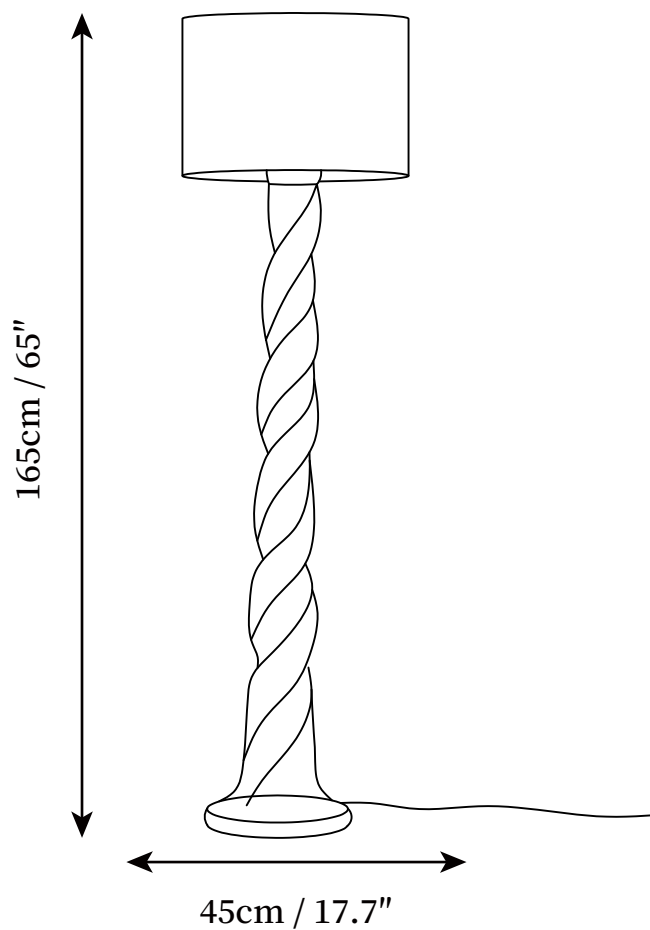

## SPECIFICATION DETAILS

\*For custom options, consult factory for details

<b>Fixture Dimensions</b>	D 17.7" x H 65"
<b>Light source</b>	E26 or E27 (bulb not included)
<b>Wattage</b>	MAX 40W incandescent bulb or LED equivalent.
<b>Voltage</b>	AC 110-240V
<b>Dimming</b>	Compatible with dimmable bulbs (bulb not included)
<b>Control method</b>	In line ON / OFF switch.
<b>Finishes</b>	White
<b>Shade Details</b>	White
<b>Material</b>	Resin, Cloth
<b>Cord Length</b>	Supplied with switched plug cord, length ~59" (150cm).