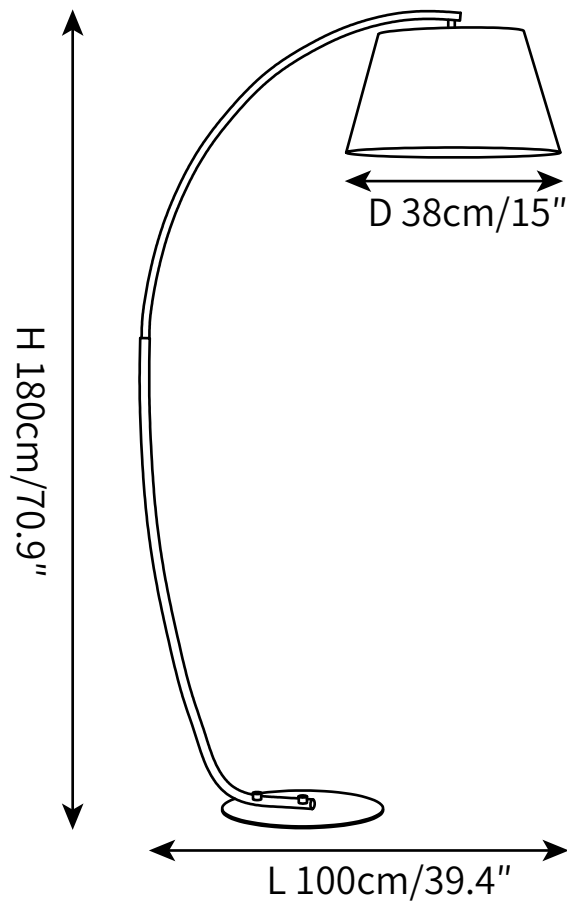

SPECIFICATION SHEET

SPECIFICATION DETAILS

*For custom options, consult factory for details

Fixture Dimensions	Ø15" x H 70.9"
Light source	E27
Wattage	Max 40W
Voltage	AC 110-240V
Color Temperature	Based on the purchase of light bulbs
CRI(Ra)	80CRI
Mounting	Floor
Driver Required	NO
Optional Color Temps	Buy bulbs as needed
LED Rated Life	Based on bulb life (we do not supply bulbs)
Dimming	Dimming is not supported
Finishes	Black.
Shade Details	Beige.
Material	Iron, Metal, Fabric.
Wire Length	59"
Wire Type	Wire with switch plug