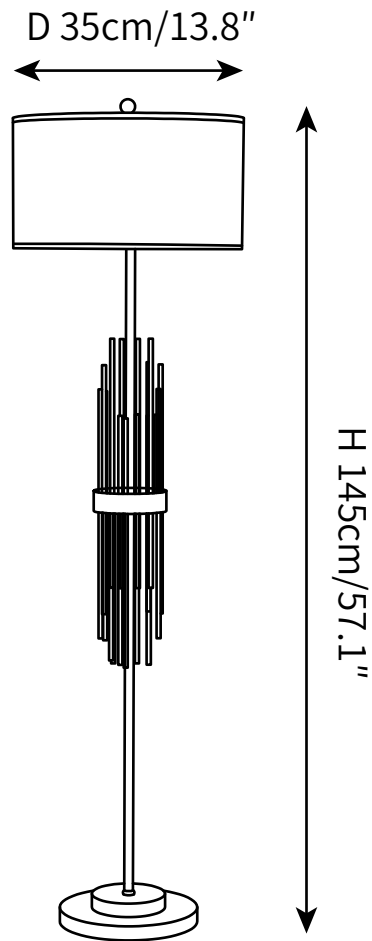

SPECIFICATION SHEET

SPECIFICATION DETAILS

*For custom options, consult factory for details

Fixture Dimensions	Ø13.8" x H 57.1"
Light source	E27
Wattage	Max 40W
Voltage	AC 110-240V
Color Temperature	Based on the purchase of light bulbs
CRI(Ra)	80CRI
Mounting	Floor
Driver Required	NO
Optional Color Temps	Buy bulbs as needed
LED Rated Life	Based on bulb life (we do not supply bulbs)
Dimming	Dimming is not supported
Finishes	Gold, Clear
Shade Details	Beige
Material	Iron, Metal, Fabric
Wire Length	59"
Wire Type	Wire with switch plug