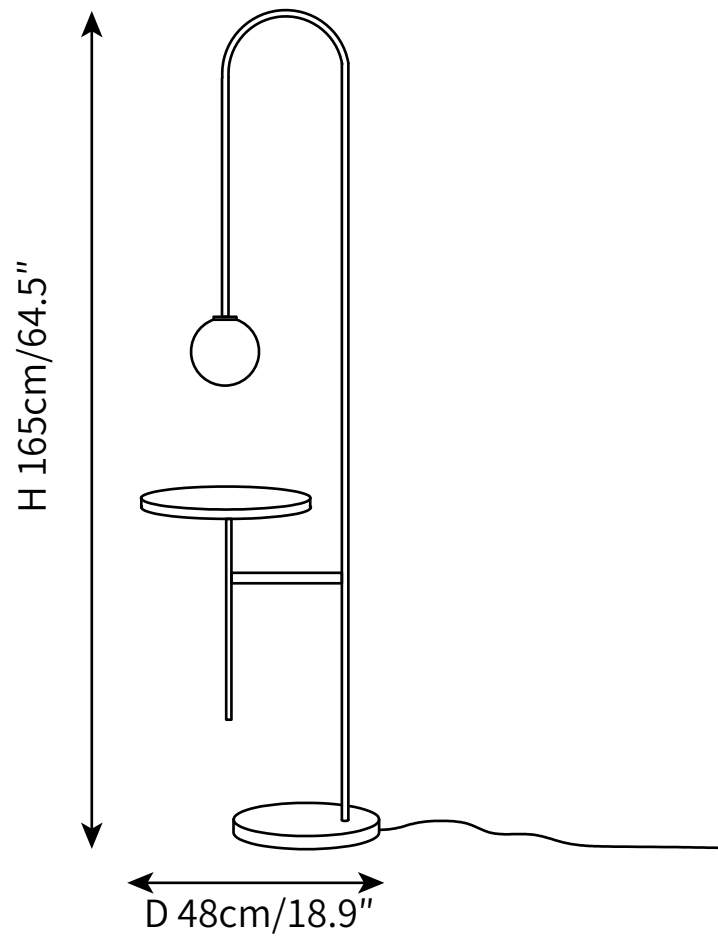

SPECIFICATION SHEET

SPECIFICATION DETAILS

*For custom options, consult factory for details

Fixture Dimensions	Ø18.9" x H 64.5
Light source	E27
Wattage	Max 40W
Voltage	AC 110-240V
Color Temperature	Based on the purchase of light bulbs
CRI(Ra)	80CRI
Mounting	Floor
Driver Required	NO
Optional Color Temps	Buy bulbs as needed
LED Rated Life	Based on bulb life (we do not supply bulbs)
Dimming	Dimming is not supported
Finishes	Black.
Shade Details	White.
Material	Iron, Metal, Glass.
Wire Length	59"
Wire Type	Wire with switch plug