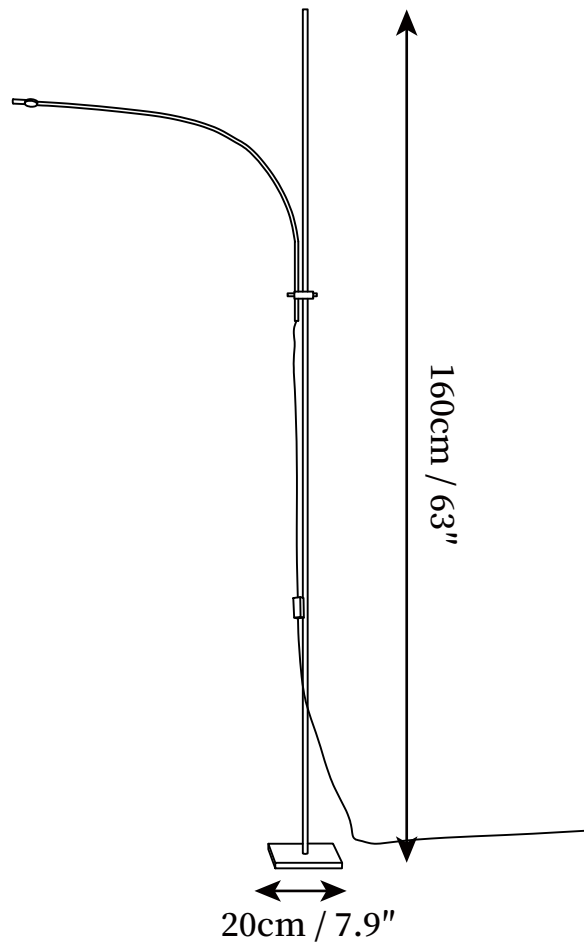

SPECIFICATION SHEET

SPECIFICATION DETAILS

*For custom options, consult factory for details

Fixture Dimensions	D 7.9" x H 63"
Light source	Integrated LED
Wattage	~12W
Voltage	AC 110-240V
Dimming	Not supported
CRI(Ra)	90+CRI
LED Rated Life	30000 hours
Control method	In line ON / OFF switch.
Color Temperature	Warm Light (3000K), Neutral Light (4000K), Cool Light (6000K)
Finishes	Chrome
Shade Details	Chrome
Material	Metal
Cord Length	Supplied with switched plug cord, length ~59" (150cm).