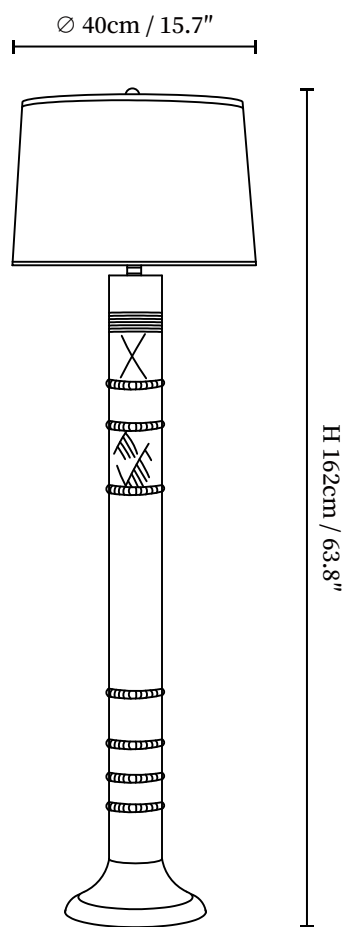

SPECIFICATION SHEET

SPECIFICATION DETAILS

*For custom options, consult factory for details

Fixture Dimensions	D 15.7" x H 63.8"
Light source	E26 or E27 (bulb not included)
Wattage	MAX 40W incandescent bulb or LED equivalent.
Voltage	AC 110-240V
Dimming	Compatible with dimmable bulbs (bulb not included)
Control method	In line ON / OFF switch.
Finishes	Patina.
Shade Details	Beige.
Material	Wood, Cloth.
Cord Length	Supplied with switched plug cord, length ~59" (150cm).
