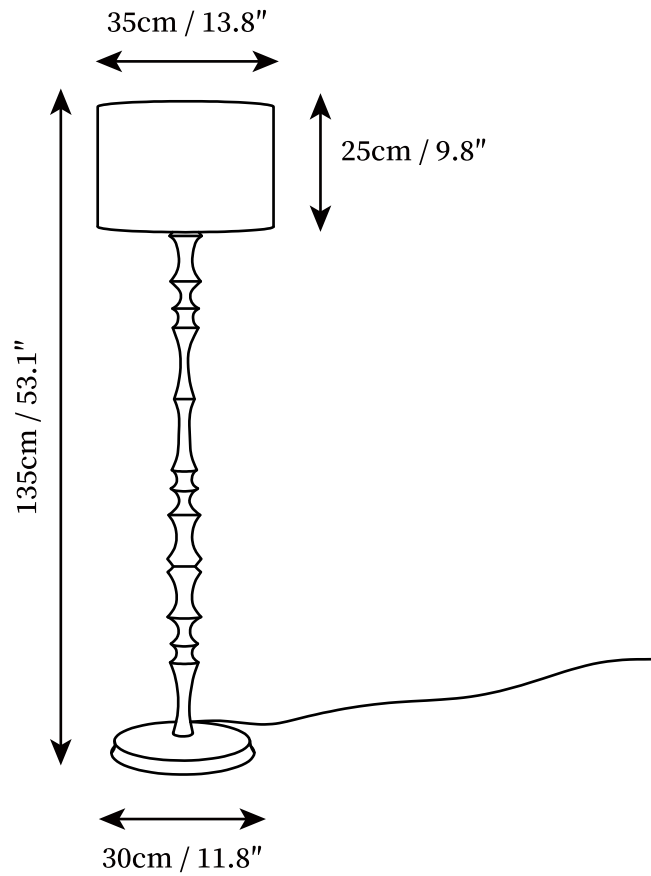

SPECIFICATION SHEET

SPECIFICATION DETAILS

*For custom options, consult factory for details

Fixture Dimensions	D 11.8" x H 53.1"
Light source	E26 or E27 (bulb not included)
Wattage	MAX 40W incandescent bulb or LED equivalent.
Voltage	AC 110-240V
Dimming	Compatible with dimmable bulbs (bulb not included)
Control method	In line ON / OFF switch.
Finishes	Red oak wood, Ash wood, Walnut wood.
Shade Details	White
Material	Red oak wood, Ash wood, Walnut wood, Glass, Fabric.
Cord Length	Supplied with switched plug cord, length ~59" (150cm).