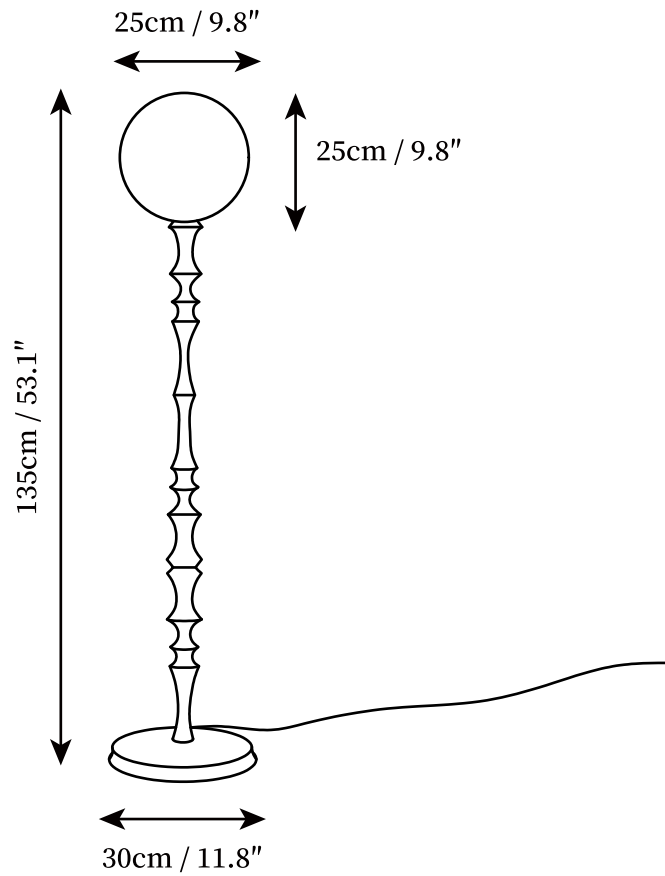

SPECIFICATION SHEET

SPECIFICATION DETAILS

*For custom options, consult factory for details

Fixture Dimensions	D 11.8" x H 53.1"
Light source	E26 or E27 (bulb not included)
Wattage	MAX 40W incandescent bulb or LED equivalent.
Voltage	AC 110-240V
Dimming	Compatible with dimmable bulbs (bulb not included)
Control method	In line ON / OFF switch.
Finishes	Red oak wood, Ash wood, Walnut wood.
Shade Details	White
Material	Red oak wood, Ash wood, Walnut wood, Glass, Fabric.
Cord Length	Supplied with switched plug cord, length ~59" (150cm).