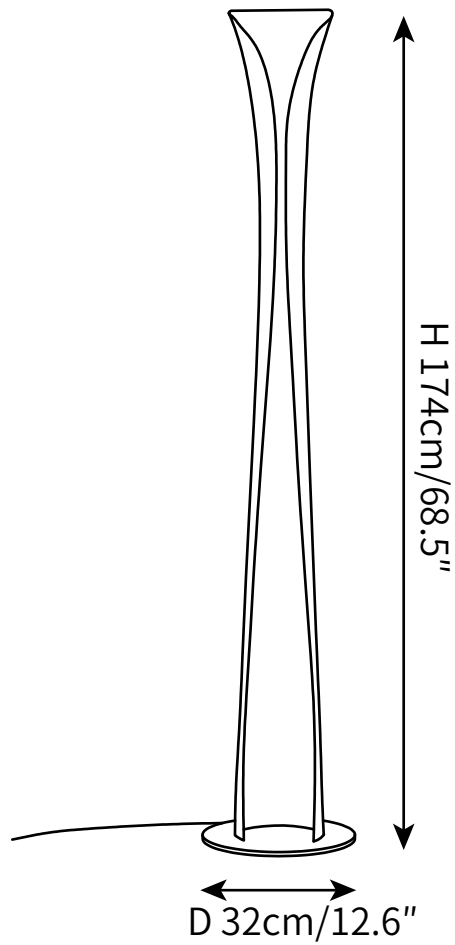

## SPECIFICATION DETAILS

\*For custom options, consult factory for details

<b>Fixture Dimensions</b>	Ø 12.6" x H 68.5"
<b>Light source</b>	E27
<b>Wattage</b>	Max 40W
<b>Voltage</b>	AC 110-240V
<b>Color Temperature</b>	Based on the purchase of light bulbs
<b>CRI(Ra)</b>	80CRI
<b>Mounting</b>	Floor
<b>Driver Required</b>	NO
<b>Optional Color Temps</b>	Buy bulbs as needed
<b>LED Rated Life</b>	Based on bulb life (we do not supply bulbs)
<b>Dimming</b>	Dimming is not supported
<b>Finishes</b>	Black, White.
<b>Shade Details</b>	White.
<b>Material</b>	Aluminum, Iron.
<b>Wire Length</b>	59"
<b>Wire Type</b>	Wire with switch plug