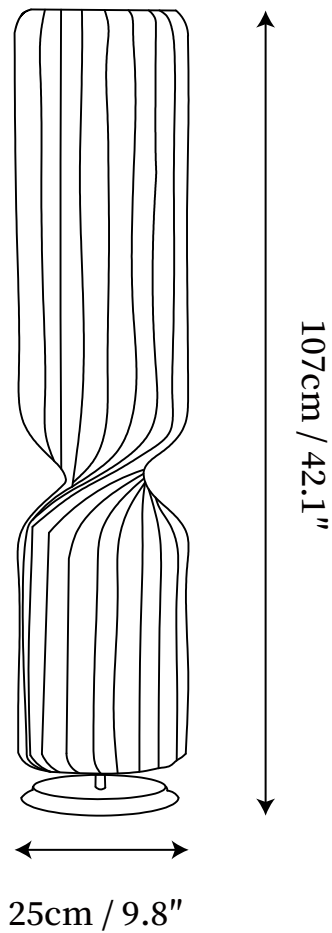

## SPECIFICATION DETAILS

\*For custom options, consult factory for details

<b>Fixture Dimensions</b>	D 9.8" x H 42.1"
<b>Light source</b>	Integrated LED
<b>Wattage</b>	~5 W
<b>Voltage</b>	AC 110-240V
<b>Color Temperature</b>	3000K
<b>CRI(Ra)</b>	80CRI
<b>Mounting</b>	Floor
<b>Driver Required</b>	Yes
<b>Optional Color Temps</b>	Warm Light (3000K), Neutral Light (4500K), Cool Light (6000K)
<b>LED Rated Life</b>	30000 hours
<b>Dimming</b>	Dimming is not supported
<b>Finishes</b>	White.
<b>Shade Details</b>	White.
<b>Material</b>	Metal, PVC.
<b>Wire Length</b>	78.7"
<b>Wire Type</b>	Wire with switch plug

## SPECIFICATION DETAILS

\*For custom options, consult factory for details

<b>Fixture Dimensions</b>	D 9.8" x H 50.0"
<b>Light source</b>	Integrated LED
<b>Wattage</b>	~5 W
<b>Voltage</b>	AC 110-240V
<b>Color Temperature</b>	3000K
<b>CRI(Ra)</b>	80CRI
<b>Mounting</b>	Floor
<b>Driver Required</b>	Yes
<b>Optional Color Temps</b>	Warm Light (3000K), Neutral Light (4500K), Cool Light (6000K)
<b>LED Rated Life</b>	30000 hours
<b>Dimming</b>	Dimming is not supported
<b>Finishes</b>	White.
<b>Shade Details</b>	White.
<b>Material</b>	Metal, PVC.
<b>Wire Length</b>	78.7"
<b>Wire Type</b>	Wire with switch plug

## SPECIFICATION DETAILS

\*For custom options, consult factory for details

<b>Fixture Dimensions</b>	D 9.8" x H 57.9"
<b>Light source</b>	Integrated LED
<b>Wattage</b>	~5 W
<b>Voltage</b>	AC 110-240V
<b>Color Temperature</b>	3000K
<b>CRI(Ra)</b>	80CRI
<b>Mounting</b>	Floor
<b>Driver Required</b>	Yes
<b>Optional Color Temps</b>	Warm Light (3000K), Neutral Light (4500K), Cool Light (6000K)
<b>LED Rated Life</b>	30000 hours
<b>Dimming</b>	Dimming is not supported
<b>Finishes</b>	White.
<b>Shade Details</b>	White.
<b>Material</b>	Metal, PVC.
<b>Wire Length</b>	78.7"
<b>Wire Type</b>	Wire with switch plug