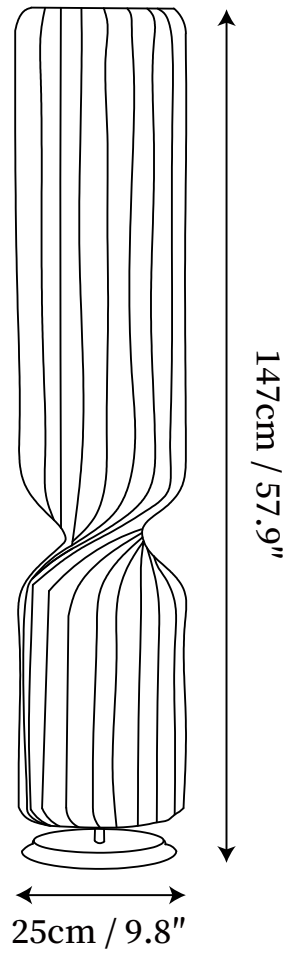

## SPECIFICATION DETAILS

\*For custom options, consult factory for details

<b>Fixture Dimensions</b>	D 9.8" x H 42.1"
<b>Light source</b>	Integrated LED
<b>Wattage</b>	~5 W
<b>Voltage</b>	AC 110-240V
<b>Color Temperature</b>	3000K
<b>CRI(Ra)</b>	80CRI
<b>Mounting</b>	Floor
<b>Driver Required</b>	Yes
<b>Optional Color Temps</b>	Warm Light (3000K), Neutral Light (4500K), Cool Light (6000K)
<b>LED Rated Life</b>	30000 hours
<b>Dimming</b>	Dimming is not supported
<b>Finishes</b>	White.
<b>Shade Details</b>	White.
<b>Material</b>	Metal, PVC.
<b>Wire Length</b>	78.7"
<b>Wire Type</b>	Wire with switch plug

## SPECIFICATION DETAILS

\*For custom options, consult factory for details

<b>Fixture Dimensions</b>	D 9.8" x H 50.0"
<b>Light source</b>	Integrated LED
<b>Wattage</b>	~5 W
<b>Voltage</b>	AC 110-240V
<b>Color Temperature</b>	3000K
<b>CRI(Ra)</b>	80CRI
<b>Mounting</b>	Floor
<b>Driver Required</b>	Yes
<b>Optional Color Temps</b>	Warm Light (3000K), Neutral Light (4500K), Cool Light (6000K)
<b>LED Rated Life</b>	30000 hours
<b>Dimming</b>	Dimming is not supported
<b>Finishes</b>	White.
<b>Shade Details</b>	White.
<b>Material</b>	Metal, PVC.
<b>Wire Length</b>	78.7"
<b>Wire Type</b>	Wire with switch plug

## SPECIFICATION DETAILS

\*For custom options, consult factory for details

<b>Fixture Dimensions</b>	D 9.8" x H 57.9"
<b>Light source</b>	Integrated LED
<b>Wattage</b>	~5 W
<b>Voltage</b>	AC 110-240V
<b>Color Temperature</b>	3000K
<b>CRI(Ra)</b>	80CRI
<b>Mounting</b>	Floor
<b>Driver Required</b>	Yes
<b>Optional Color Temps</b>	Warm Light (3000K), Neutral Light (4500K), Cool Light (6000K)
<b>LED Rated Life</b>	30000 hours
<b>Dimming</b>	Dimming is not supported
<b>Finishes</b>	White.
<b>Shade Details</b>	White.
<b>Material</b>	Metal, PVC.
<b>Wire Length</b>	78.7"
<b>Wire Type</b>	Wire with switch plug