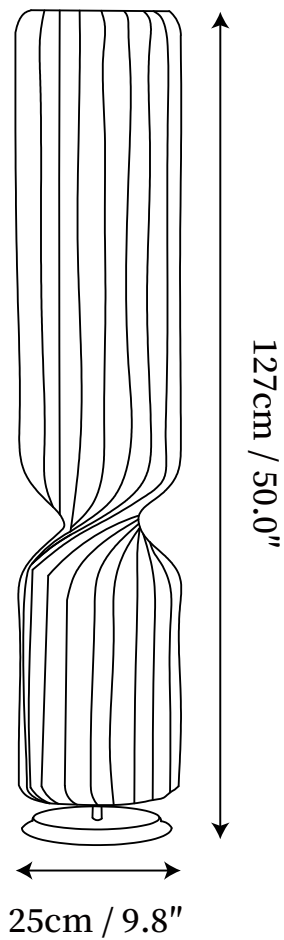

## SPECIFICATION DETAILS

\*For custom options, consult factory for details

<b>Fixture Dimensions</b>	D 9.8" x H 42.1"
<b>Light source</b>	Integrated LED
<b>Wattage</b>	~5 W
<b>Voltage</b>	AC 110-240V
<b>Color Temperature</b>	3000K
<b>CRI(Ra)</b>	80CRI
<b>Mounting</b>	Floor
<b>Driver Required</b>	Yes
<b>Optional Color Temps</b>	Warm Light (3000K), Neutral Light (4500K), Cool Light (6000K)
<b>LED Rated Life</b>	30000 hours
<b>Dimming</b>	Dimming is not supported
<b>Finishes</b>	White.
<b>Shade Details</b>	White.
<b>Material</b>	Metal, PVC.
<b>Wire Length</b>	78.7"
<b>Wire Type</b>	Wire with switch plug

## SPECIFICATION DETAILS

\*For custom options, consult factory for details

<b>Fixture Dimensions</b>	D 9.8" x H 50.0"
<b>Light source</b>	Integrated LED
<b>Wattage</b>	~5 W
<b>Voltage</b>	AC 110-240V
<b>Color Temperature</b>	3000K
<b>CRI(Ra)</b>	80CRI
<b>Mounting</b>	Floor
<b>Driver Required</b>	Yes
<b>Optional Color Temps</b>	Warm Light (3000K), Neutral Light (4500K), Cool Light (6000K)
<b>LED Rated Life</b>	30000 hours
<b>Dimming</b>	Dimming is not supported
<b>Finishes</b>	White.
<b>Shade Details</b>	White.
<b>Material</b>	Metal, PVC.
<b>Wire Length</b>	78.7"
<b>Wire Type</b>	Wire with switch plug

## SPECIFICATION DETAILS

\*For custom options, consult factory for details

<b>Fixture Dimensions</b>	D 9.8" x H 57.9"
<b>Light source</b>	Integrated LED
<b>Wattage</b>	~5 W
<b>Voltage</b>	AC 110-240V
<b>Color Temperature</b>	3000K
<b>CRI(Ra)</b>	80CRI
<b>Mounting</b>	Floor
<b>Driver Required</b>	Yes
<b>Optional Color Temps</b>	Warm Light (3000K), Neutral Light (4500K), Cool Light (6000K)
<b>LED Rated Life</b>	30000 hours
<b>Dimming</b>	Dimming is not supported
<b>Finishes</b>	White.
<b>Shade Details</b>	White.
<b>Material</b>	Metal, PVC.
<b>Wire Length</b>	78.7"
<b>Wire Type</b>	Wire with switch plug