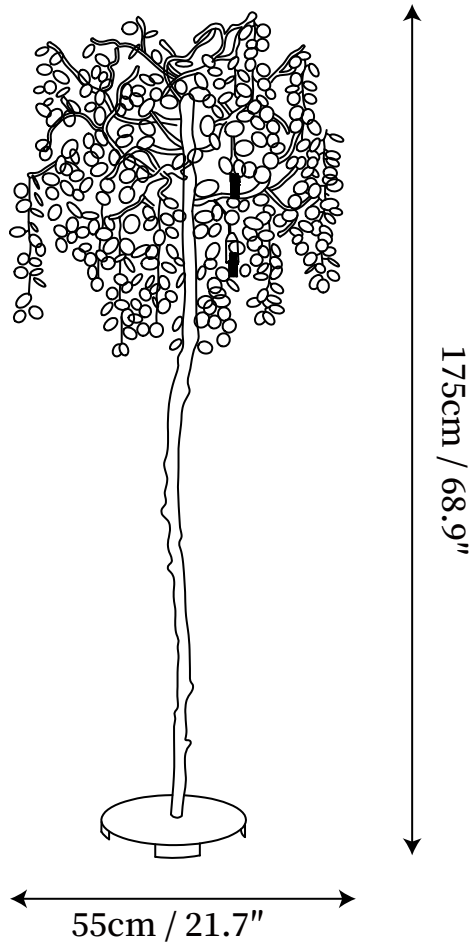

SPECIFICATION SHEET

SPECIFICATION DETAILS

*For custom options, consult factory for details

Fixture Dimensions	D 21.7" x H 68.9"
Light source	G9
Wattage	5W
Voltage	AC 110-240V
Color Temperature	Based on the purchase of light bulbs
CRI(Ra)	80CRI
Mounting	Floor
Driver Required	NO
Optional Color Temps	Buy bulbs as needed
LED Rated Life	Based on bulb life (we do not supply bulbs)
Dimming	Dimming is not supported
Finishes	Brass.
Shade Details	Frosted glass.
Material	Brass, Glass
Wire Length	78.7"
Wire Type	Wire with switch plug