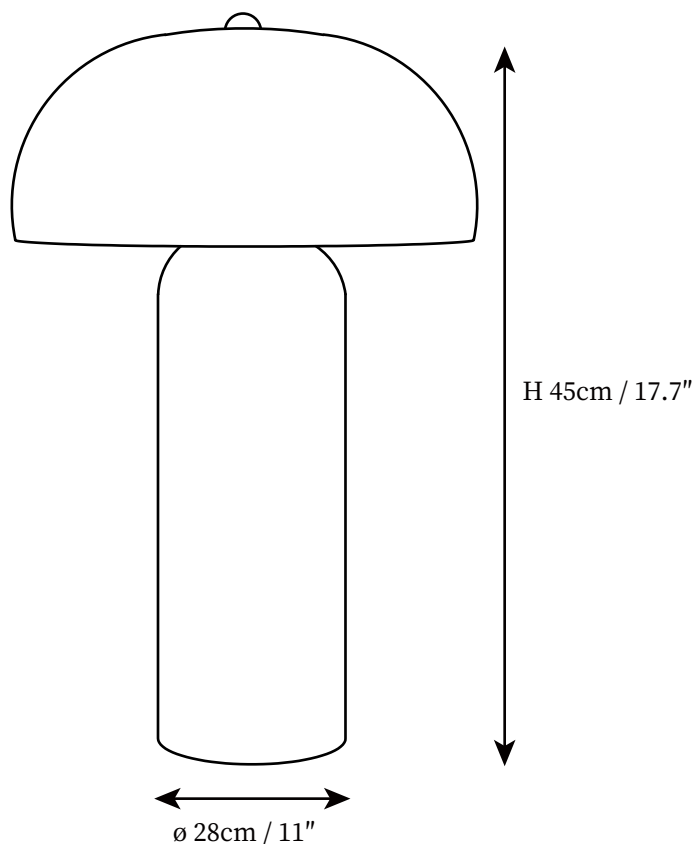

## SPECIFICATION DETAILS

\*For custom options, consult factory for details

---

D 8.7" x H 13"

---

### Fixture Dimensions

<b>Light source</b>	G9 (bulb not included)
<b>Wattage</b>	MAX 5W incandescent bulb or LED equivalent.
<b>Voltage</b>	AC 110-240V
<b>Dimming</b>	Compatible with dimmable bulbs (bulb not included)
<b>Control method</b>	In line ON / OFF switch.
<b>Finishes</b>	White.
<b>Shade Details</b>	White.
<b>Material</b>	Metal, Ceramic.
<b>Cord Length</b>	Supplied with switched plug cord, length ~59" (150cm).

## SPECIFICATION DETAILS

\*For custom options, consult factory for details

<b>Fixture Dimensions</b>	D 11" x H 17.7"
<b>Light source</b>	G9 (bulb not included)
<b>Wattage</b>	MAX 5W incandescent bulb or LED equivalent.
<b>Voltage</b>	AC 110-240V
<b>Dimming</b>	Compatible with dimmable bulbs (bulb not included)
<b>Control method</b>	In line ON / OFF switch.
<b>Finishes</b>	White.
<b>Shade Details</b>	White.
<b>Material</b>	Metal, Ceramic.
<b>Cord Length</b>	Supplied with switched plug cord, length ~59" (150cm).