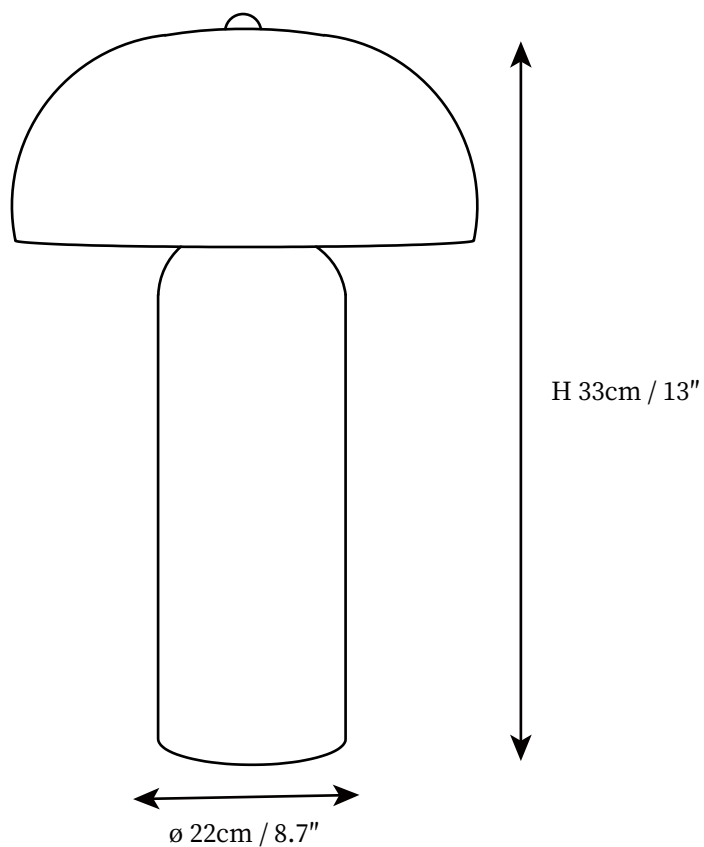

## SPECIFICATION DETAILS

\*For custom options, consult factory for details

---

D 8.7" x H 13"

---

### Fixture Dimensions

<b>Light source</b>	G9 (bulb not included)
<b>Wattage</b>	MAX 5W incandescent bulb or LED equivalent.
<b>Voltage</b>	AC 110-240V
<b>Dimming</b>	Compatible with dimmable bulbs (bulb not included)
<b>Control method</b>	In line ON / OFF switch.
<b>Finishes</b>	White.
<b>Shade Details</b>	White.
<b>Material</b>	Metal, Ceramic.
<b>Cord Length</b>	Supplied with switched plug cord, length ~59" (150cm).

## SPECIFICATION DETAILS

\*For custom options, consult factory for details

<b>Fixture Dimensions</b>	D 11" x H 17.7"
<b>Light source</b>	G9 (bulb not included)
<b>Wattage</b>	MAX 5W incandescent bulb or LED equivalent.
<b>Voltage</b>	AC 110-240V
<b>Dimming</b>	Compatible with dimmable bulbs (bulb not included)
<b>Control method</b>	In line ON / OFF switch.
<b>Finishes</b>	White.
<b>Shade Details</b>	White.
<b>Material</b>	Metal, Ceramic.
<b>Cord Length</b>	Supplied with switched plug cord, length ~59" (150cm).